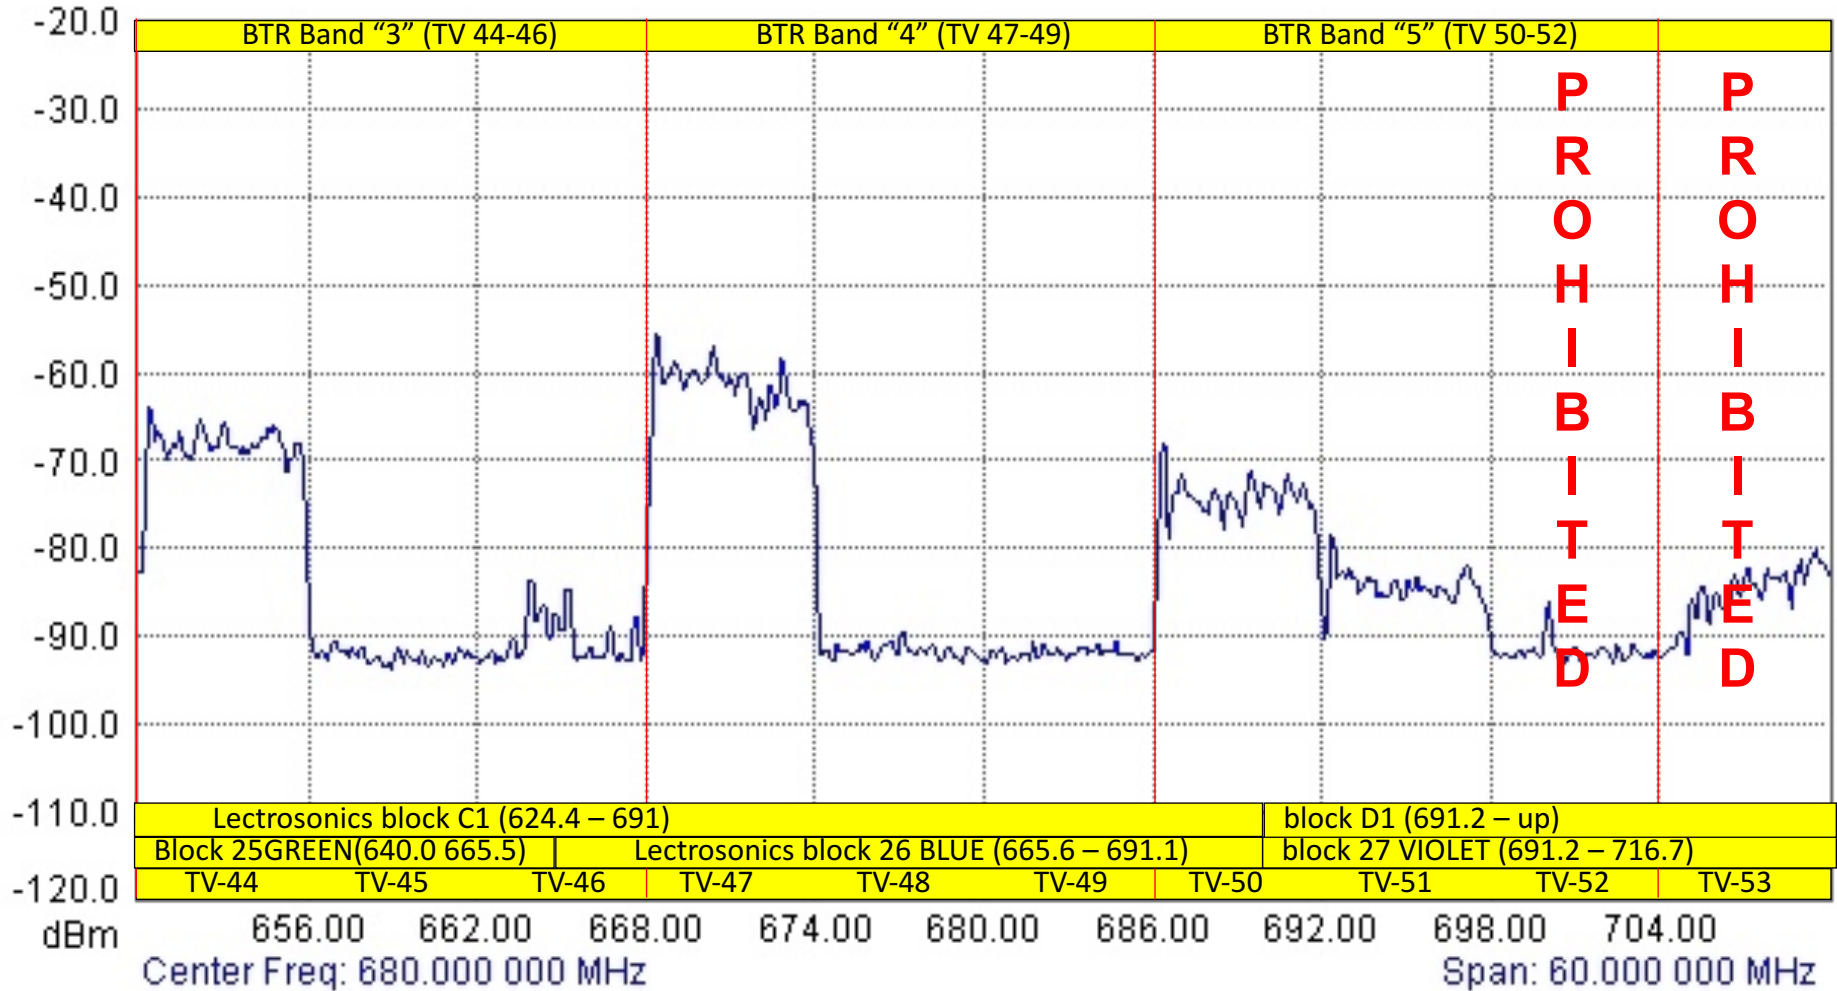

Spectrum Analyzer Data

Spectrum Analyzer

TV 24-33 Carolina July 2018 (7/22/2018 3:00:06 PM)

Carolina

(These spectrum analyzer shots will be updated as RF conditions warrant. Please re-visit to be certain you have current information.)

Spectrum Analyzer Data

Spectrum Analyzer

TV 34-43 Carolina July 2018 (7/22/2018 3:03:33 PM)

Carolina

(These spectrum analyzer shots will be updated as RF conditions warrant. Please re-visit to be certain you have current information.)

Spectrum Analyzer Data

Spectrum Analyzer

TV 44-53 Carolina July 2018 (7/22/2018 3:04:57 PM)

Carolina

(These spectrum analyzer shots will be updated as RF conditions warrant. Please re-visit to be certain you have current information.)