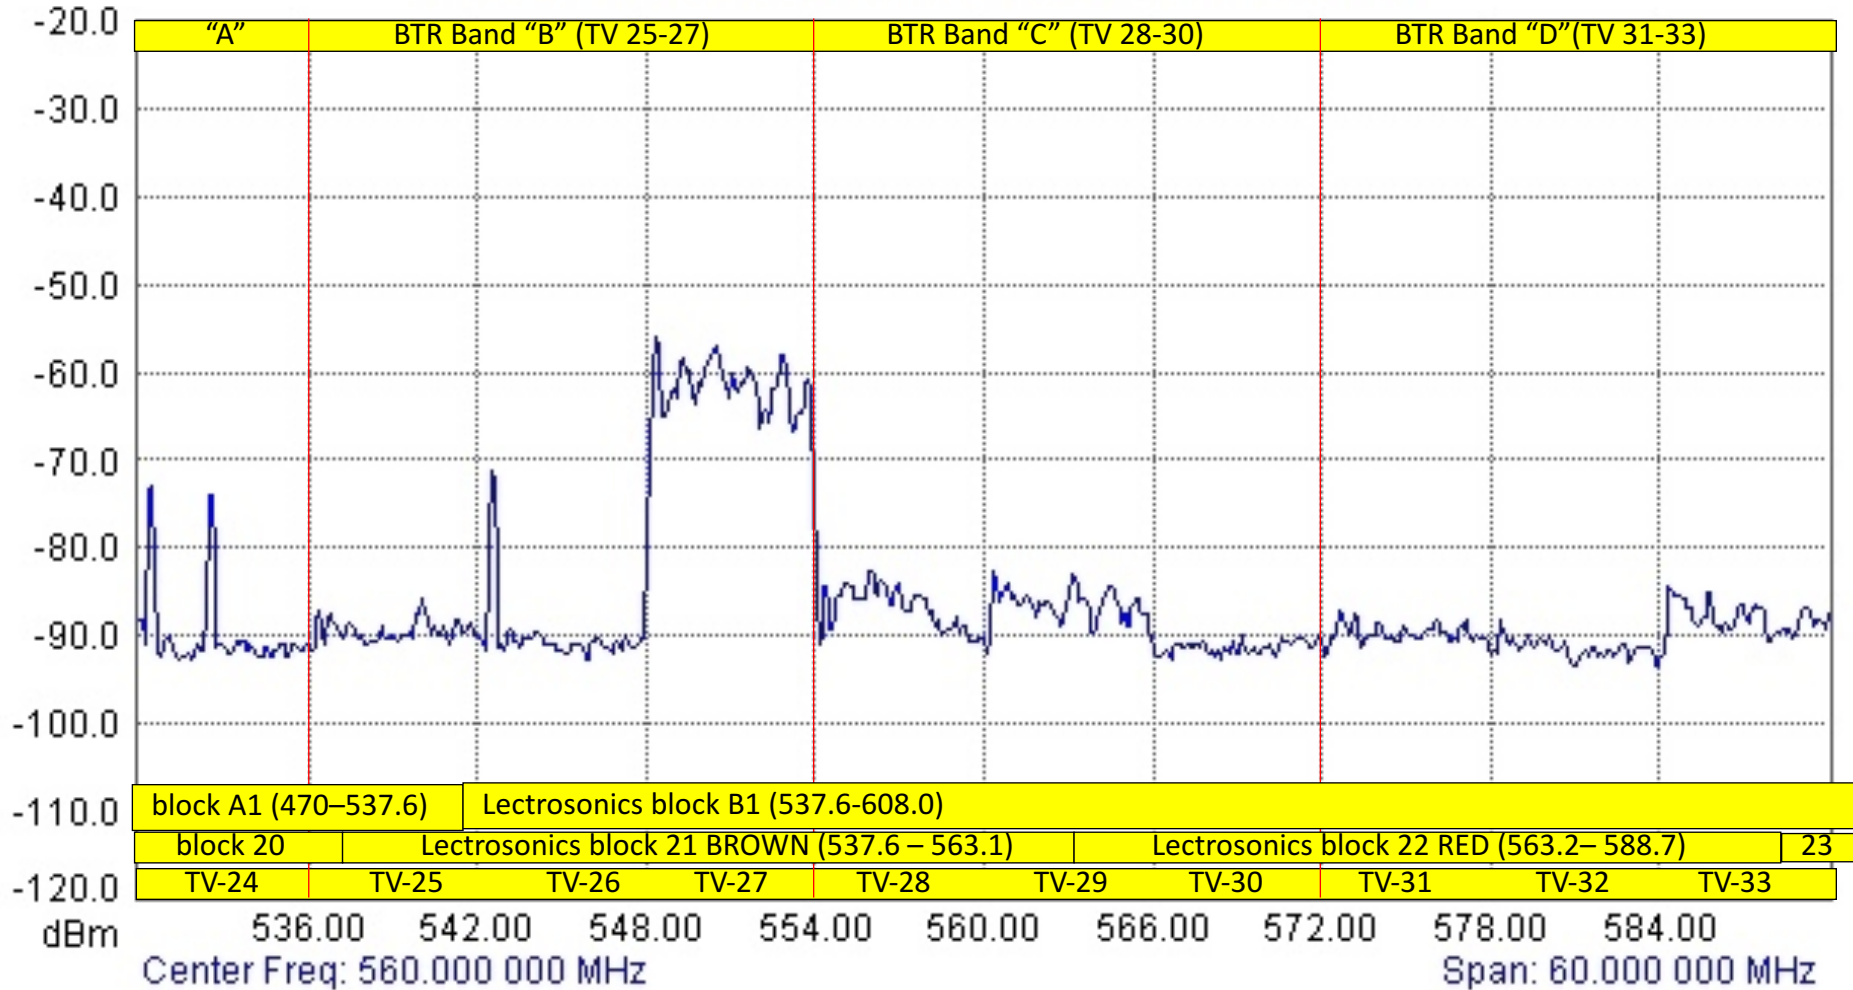

Spectrum Analyzer Data

Spectrum Analyzer

TV 14-23 Carolina July 2018 (7/22/2018 2:58:47 PM)

Carolina

(These spectrum analyzer shots will be updated as RF conditions warrant. Please re-visit to be certain you have current information.)

Spectrum Analyzer Data

Spectrum Analyzer

TV 24-33 Carolina July 2018 (7/22/2018 3:00:06 PM)

Carolina

(These spectrum analyzer shots will be updated as RF conditions warrant. Please re-visit to be certain you have current information.)

Spectrum Analyzer Data

Spectrum Analyzer

TV 34-43 Carolina July 2018 (7/22/2018 3:03:33 PM)

Carolina

(These spectrum analyzer shots will be updated as RF conditions warrant. Please re-visit to be certain you have current information.)