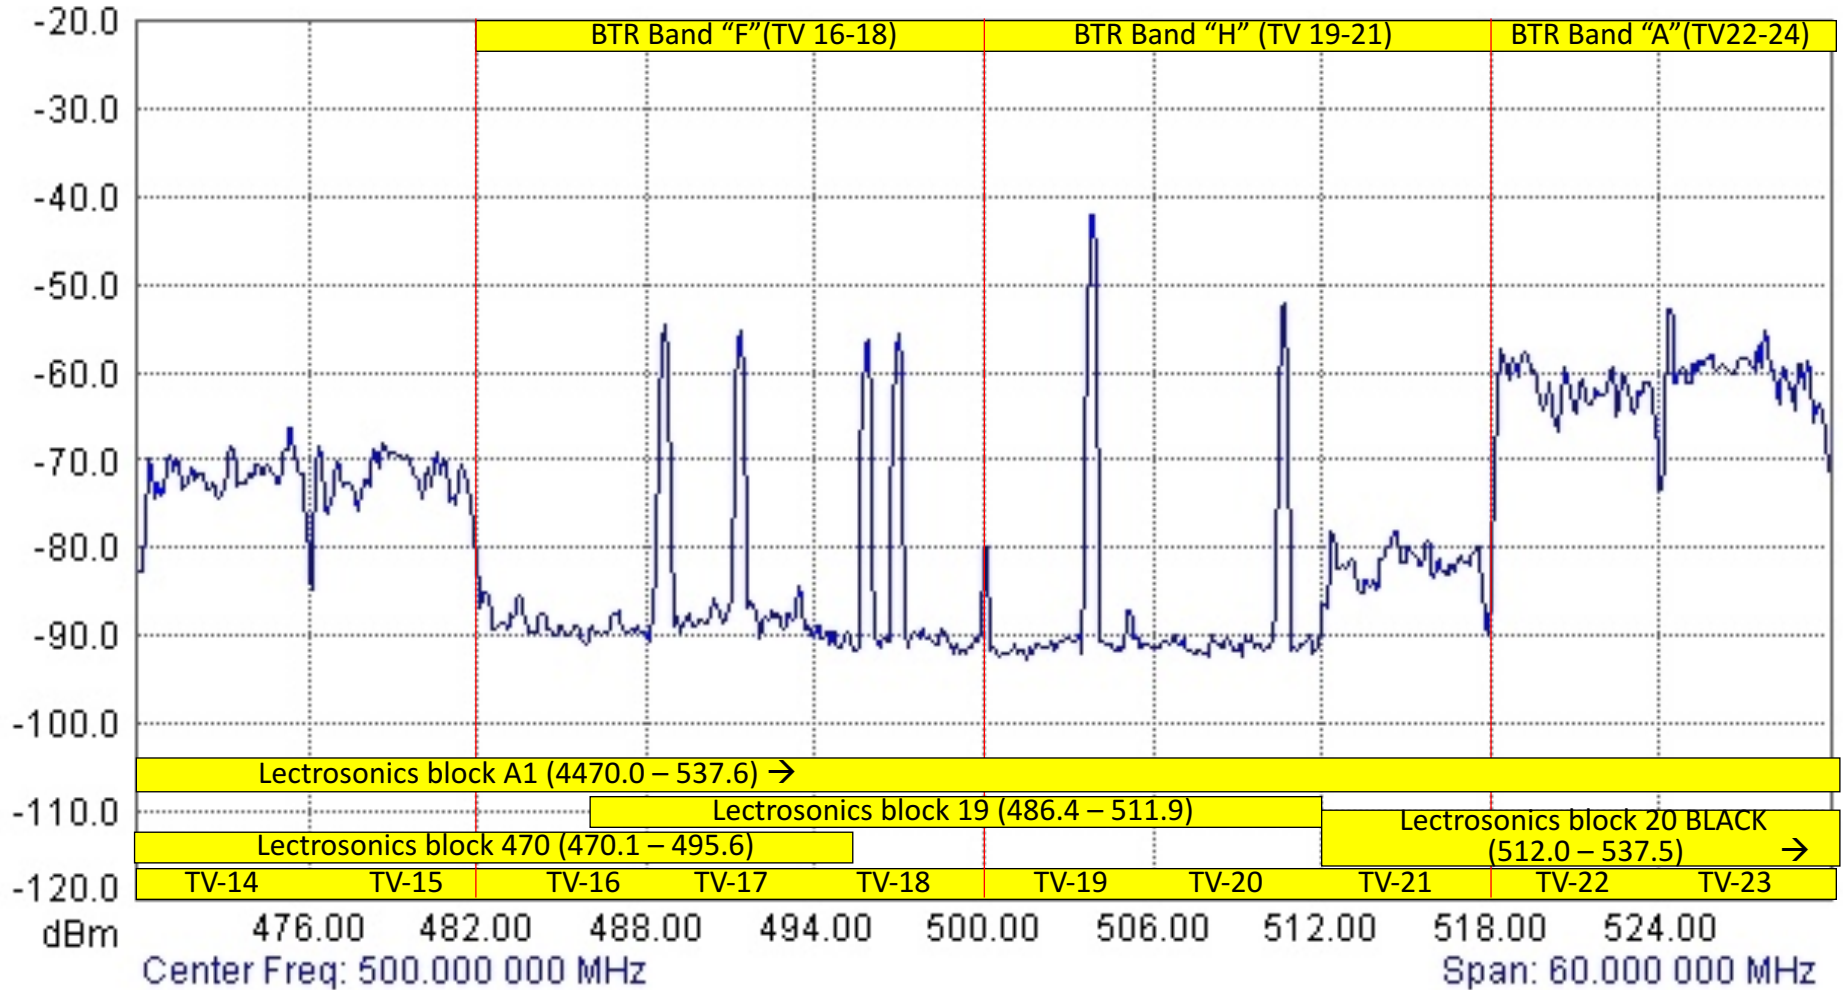

Spectrum Analyzer Data

TV 7-13 Carolina July 2018 (7/22/2018 3:06:57 PM)

Spectrum Analyzer

Carolina

(These spectrum analyzer shots will be updated as RF conditions warrant. Please re-visit to be certain you have current information.)

Spectrum Analyzer Data

Spectrum Analyzer

TV 14-23 Carolina July 2018 (7/22/2018 2:58:47 PM)

Carolina

(These spectrum analyzer shots will be updated as RF conditions warrant. Please re-visit to be certain you have current information.)

Spectrum Analyzer Data

Spectrum Analyzer

TV 24-33 Carolina July 2018 (7/22/2018 3:00:06 PM)

Carolina

(These spectrum analyzer shots will be updated as RF conditions warrant. Please re-visit to be certain you have current information.)

Spectrum Analyzer Data

Spectrum Analyzer

TV 34-43 Carolina July 2018 (7/22/2018 3:03:33 PM)

Carolina

(These spectrum analyzer shots will be updated as RF conditions warrant. Please re-visit to be certain you have current information.)