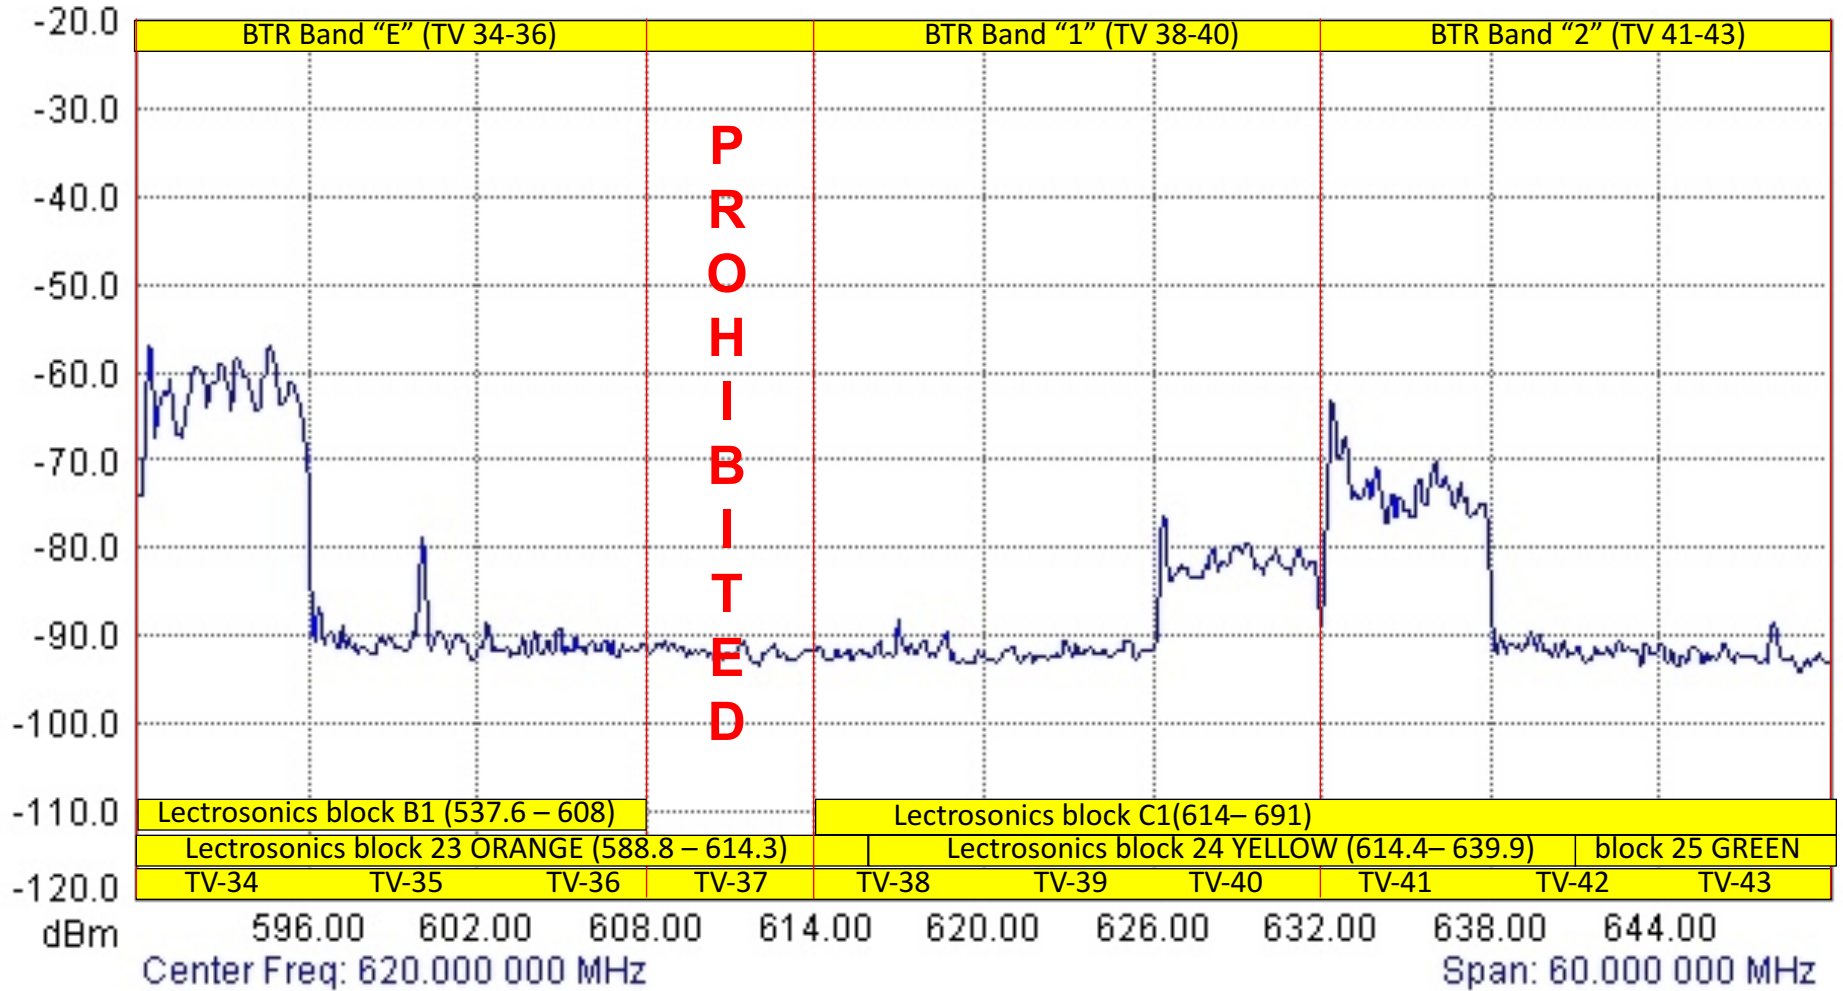

Spectrum Analyzer Data

Spectrum Analyzer

TV 14-23 Carolina July 2018 (7/22/2018 2:58:47 PM)

Carolina

(These spectrum analyzer shots will be updated as RF conditions warrant. Please re-visit to be certain you have current information.)

Spectrum Analyzer Data

Spectrum Analyzer

TV 24-33 Carolina July 2018 (7/22/2018 3:00:06 PM)

Carolina

(These spectrum analyzer shots will be updated as RF conditions warrant. Please re-visit to be certain you have current information.)

Spectrum Analyzer Data

Spectrum Analyzer

TV 34-43 Carolina July 2018 (7/22/2018 3:03:33 PM)

Carolina

(These spectrum analyzer shots will be updated as RF conditions warrant. Please re-visit to be certain you have current information.)

Spectrum Analyzer Data

Spectrum Analyzer

TV 44-53 Carolina July 2018 (7/22/2018 3:04:57 PM)

Carolina

(These spectrum analyzer shots will be updated as RF conditions warrant. Please re-visit to be certain you have current information.)