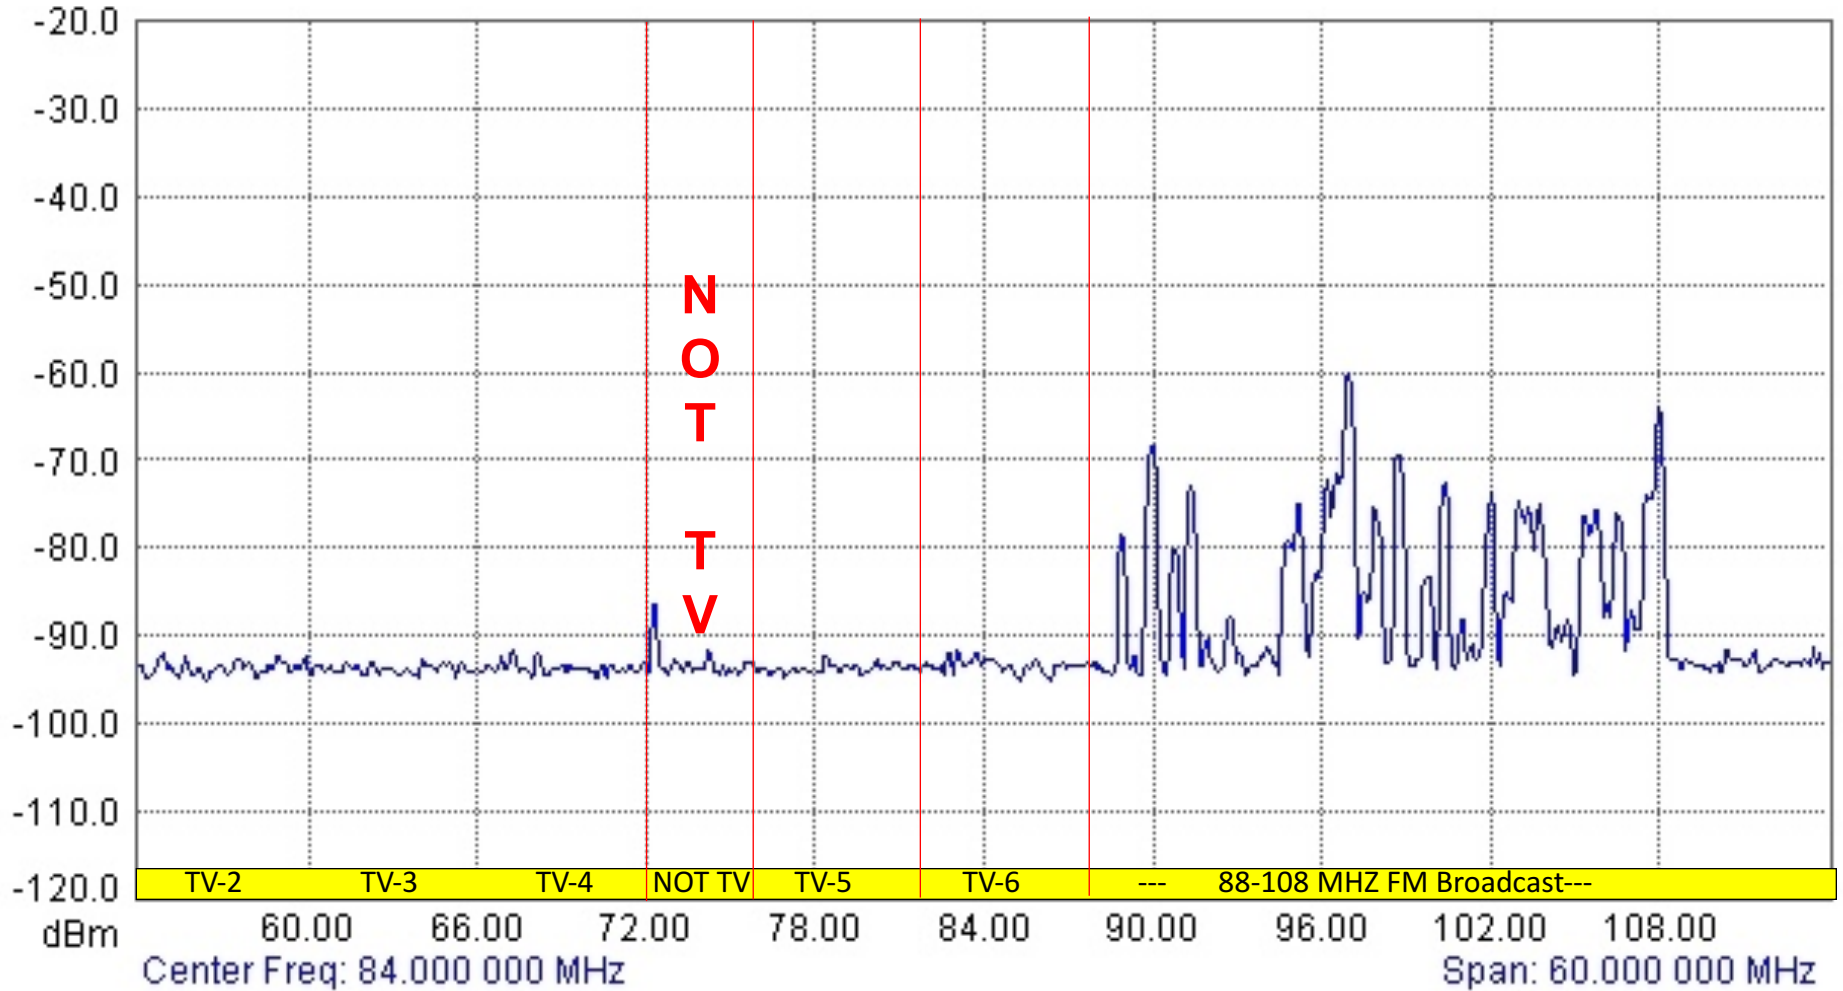

Spectrum Analyzer Data

TV 2-6 Carolina July 2018 (7/22/2018 3:06:00 PM)

Spectrum Analyzer

Carolina

(These spectrum analyzer shots will be updated as RF conditions warrant. Please re-visit to be certain you have current information.)

Spectrum Analyzer Data

TV 7-13 Carolina July 2018 (7/22/2018 3:06:57 PM)

Spectrum Analyzer

Carolina

(These spectrum analyzer shots will be updated as RF conditions warrant. Please re-visit to be certain you have current information.)

Spectrum Analyzer Data

Spectrum Analyzer

TV 14-23 Carolina July 2018 (7/22/2018 2:58:47 PM)

Carolina

(These spectrum analyzer shots will be updated as RF conditions warrant. Please re-visit to be certain you have current information.)

Spectrum Analyzer Data

Spectrum Analyzer

TV 24-33 Carolina July 2018 (7/22/2018 3:00:06 PM)

Carolina

(These spectrum analyzer shots will be updated as RF conditions warrant. Please re-visit to be certain you have current information.)