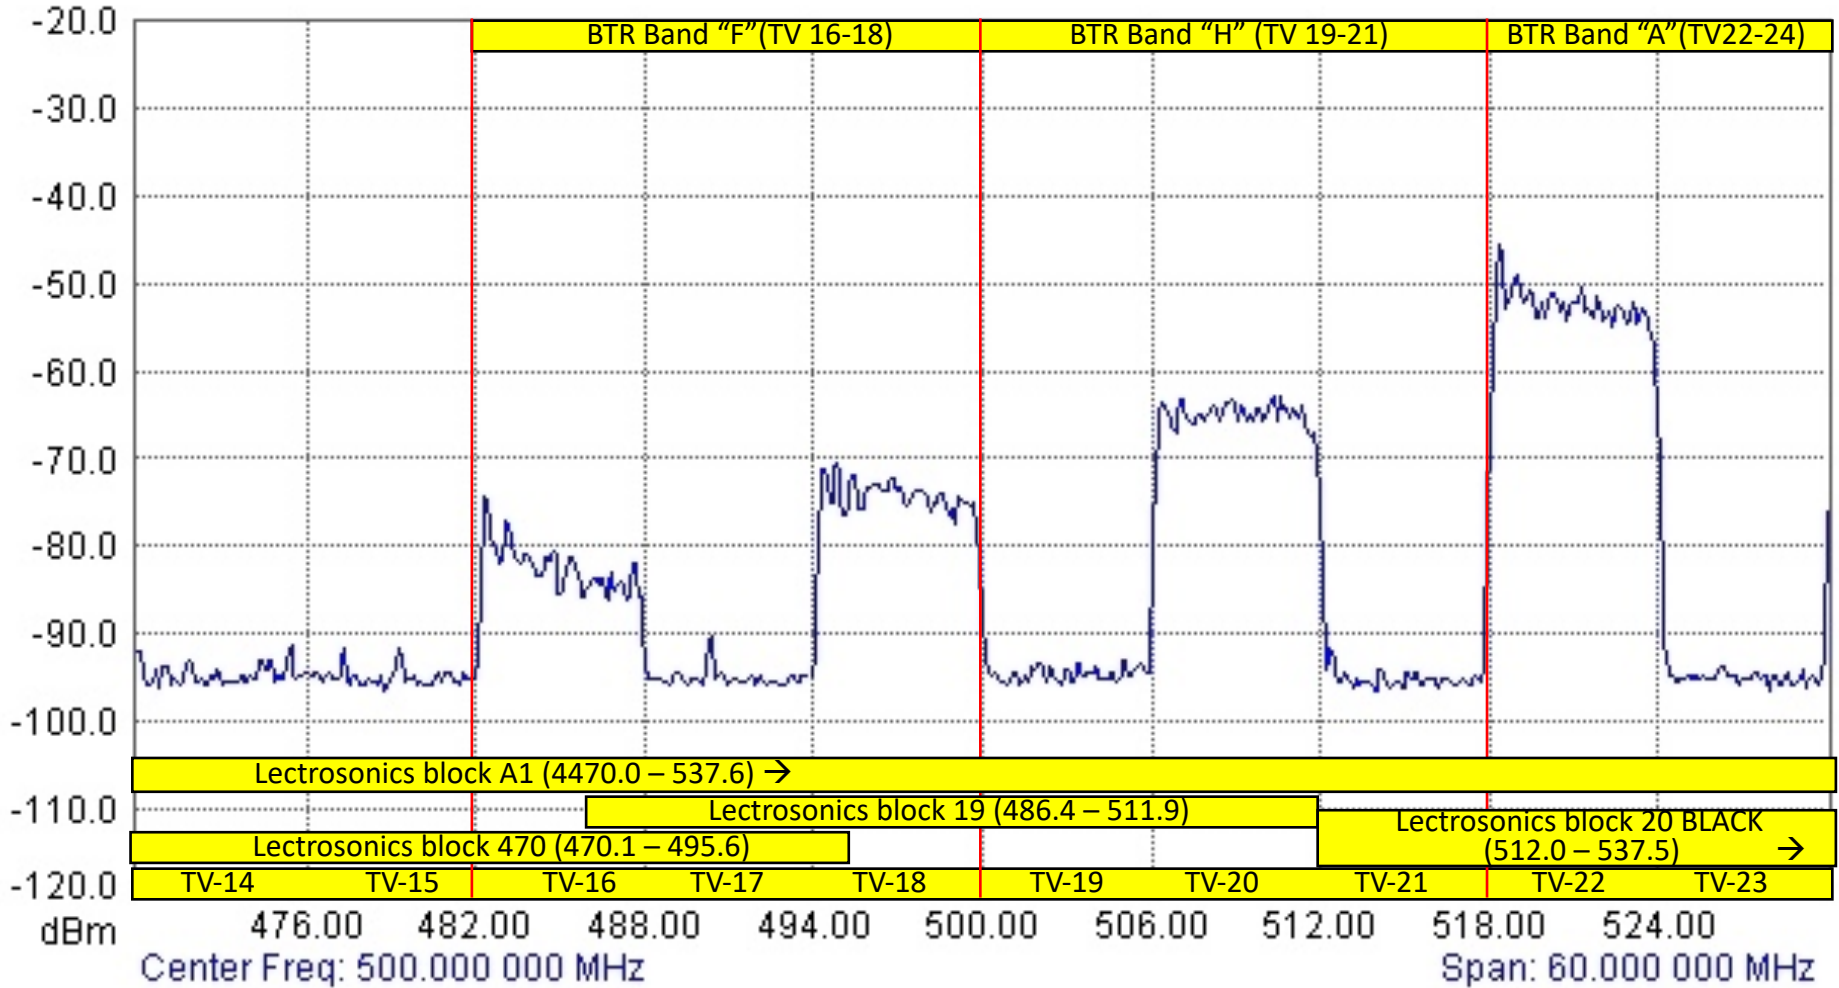

Spectrum Analyzer Data
Cincinnati TV2 (6/26/2019 4:50:23 PM)

Spectrum Analyzer

Cincinnati

(These spectrum analyzer shots will be updated as RF conditions warrant. Please re-visit to be certain you have current information.)

Spectrum Analyzer Data

Cincinnati TV7 (6/26/2019 4:51:33 PM)

Spectrum Analyzer

Cincinnati

(These spectrum analyzer shots will be updated as RF conditions warrant. Please re-visit to be certain you have current information.)

Spectrum Analyzer Data

Cincinnati TV14 (6/26/2019 4:52:40 PM)

Spectrum Analyzer

Cincinnati

(These spectrum analyzer shots will be updated as RF conditions warrant. Please re-visit to be certain you have current information.)