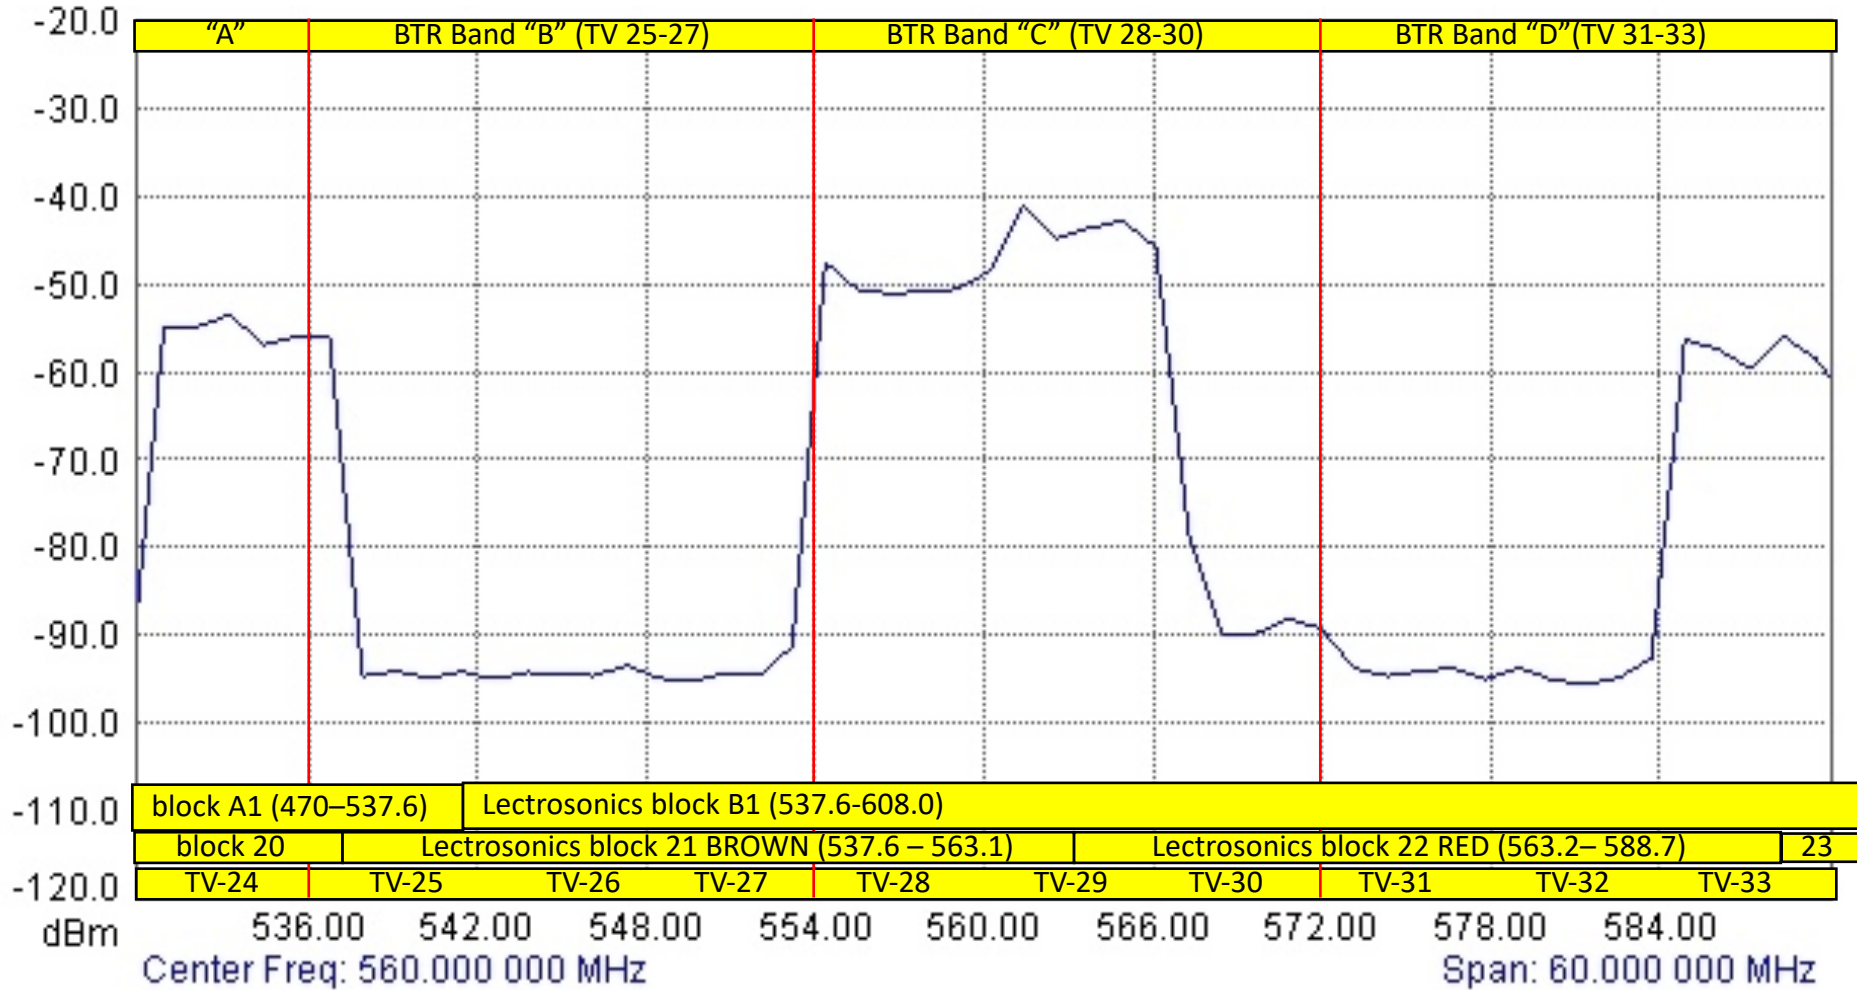

Spectrum Analyzer Data

Cincinnati TV14 (6/26/2019 4:52:40 PM)

Spectrum Analyzer

Cincinnati

(These spectrum analyzer shots will be updated as RF conditions warrant. Please re-visit to be certain you have current information.)

Spectrum Analyzer Data

Spectrum Analyzer

FileName_24 (6/26/2019 4:57:43 PM)

Cincinnati

(These spectrum analyzer shots will be updated as RF conditions warrant. Please re-visit to be certain you have current information.)