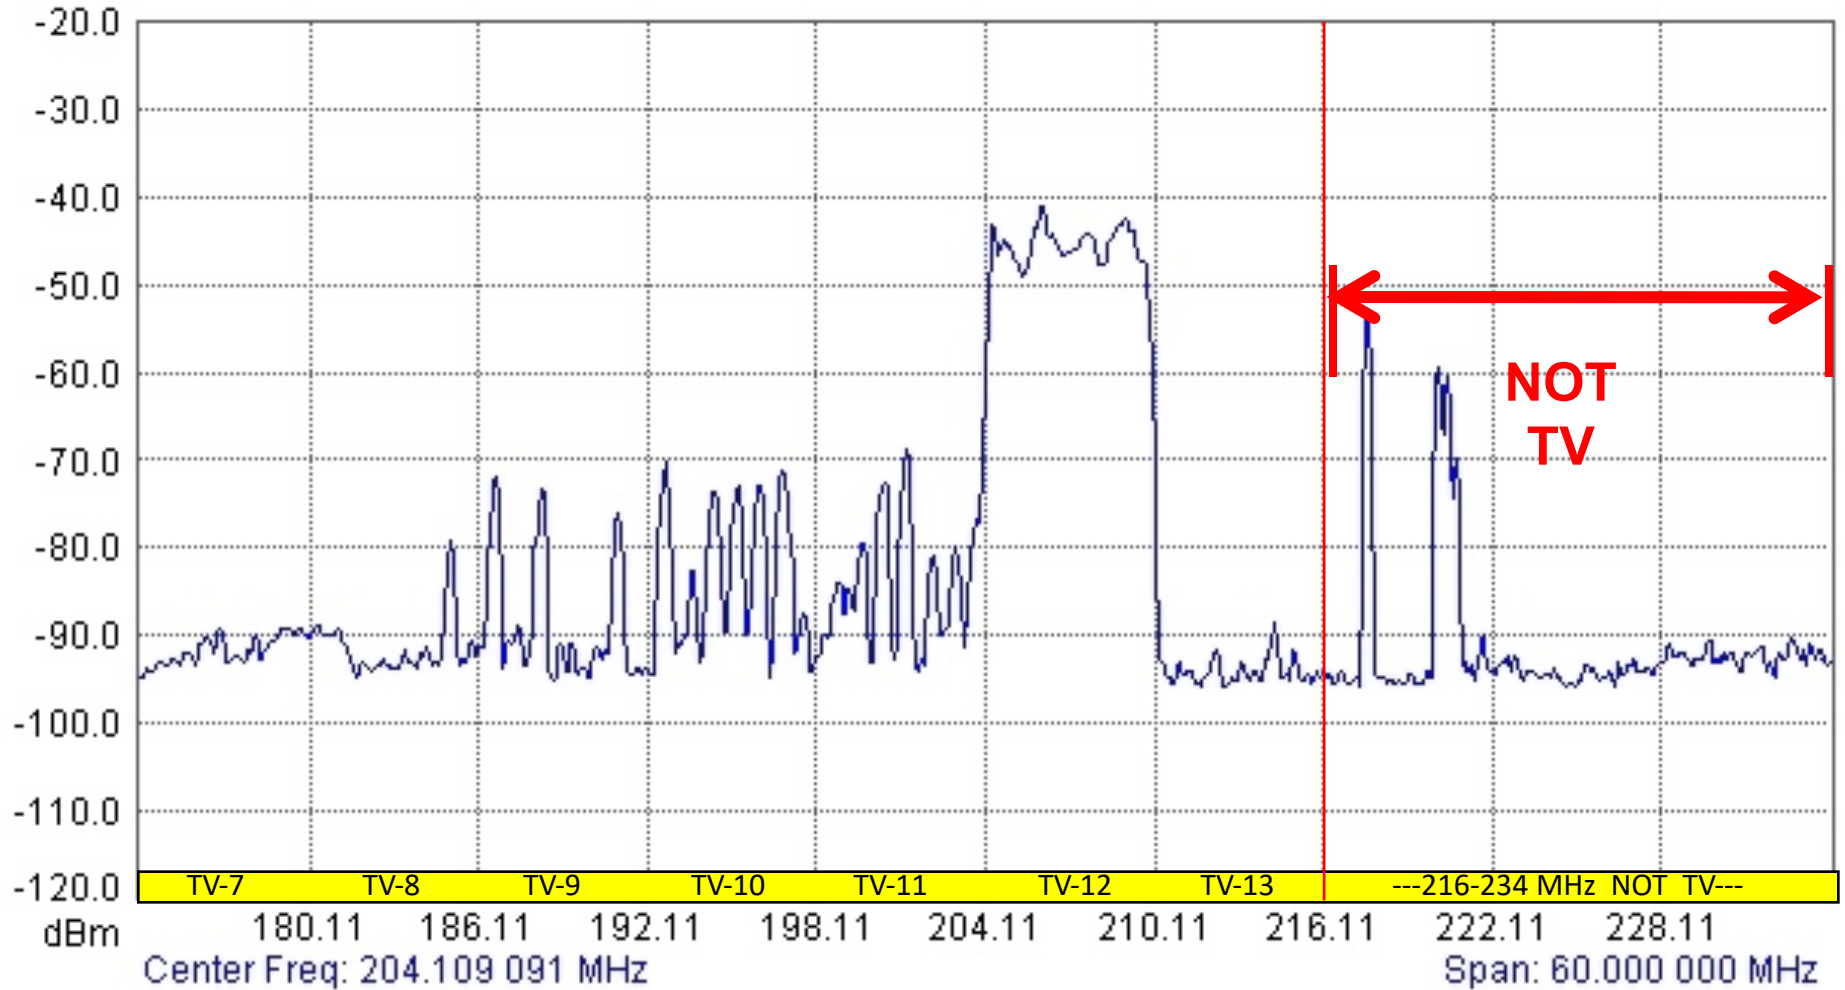

Spectrum Analyzer Data
Cincinnati TV2 (6/26/2019 4:50:23 PM)

Spectrum Analyzer

Cincinnati

(These spectrum analyzer shots will be updated as RF conditions warrant. Please re-visit to be certain you have current information.)

Spectrum Analyzer Data

Cincinnati TV7 (6/26/2019 4:51:33 PM)

Spectrum Analyzer

Cincinnati

(These spectrum analyzer shots will be updated as RF conditions warrant. Please re-visit to be certain you have current information.)

Spectrum Analyzer Data

Cincinnati TV14 (6/26/2019 4:52:40 PM)

Spectrum Analyzer

Cincinnati

(These spectrum analyzer shots will be updated as RF conditions warrant. Please re-visit to be certain you have current information.)