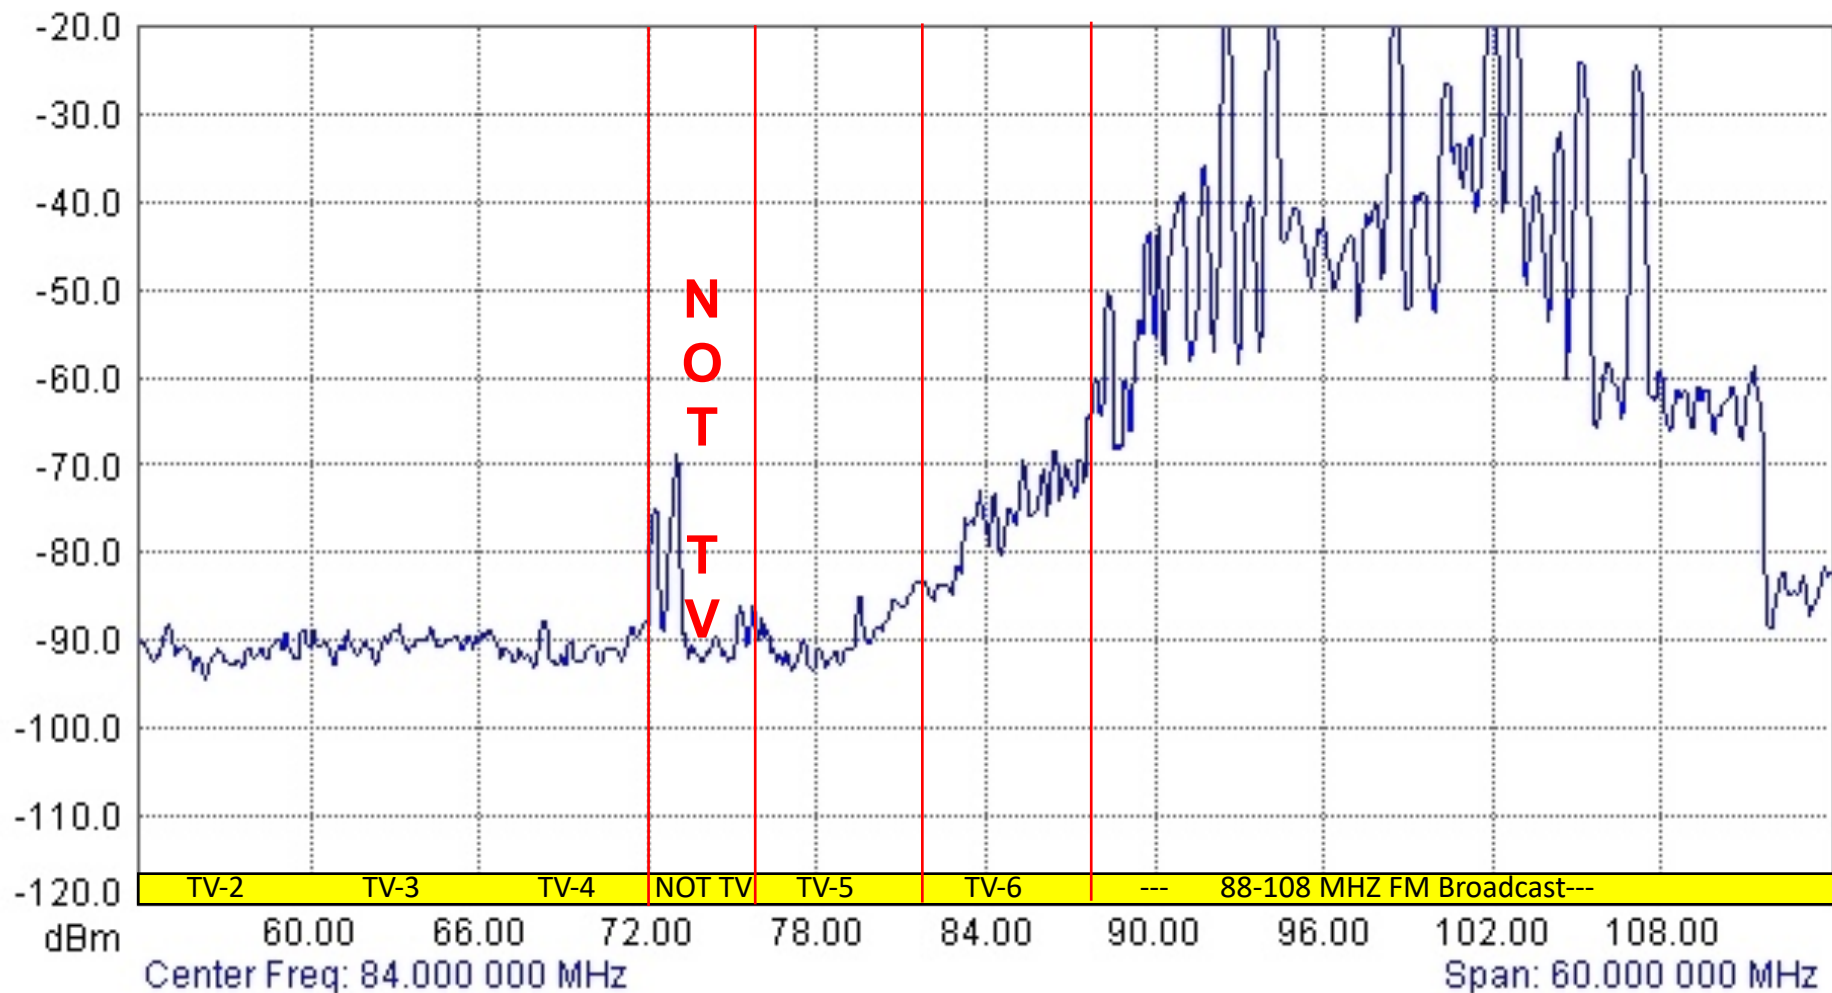

Spectrum Analyzer Data
Cincinnati TV2 (6/26/2019 4:50:23 PM)

Spectrum Analyzer

Cincinnati

(These spectrum analyzer shots will be updated as RF conditions warrant. Please re-visit to be certain you have current information.)

Spectrum Analyzer Data

Cincinnati TV7 (6/26/2019 4:51:33 PM)

Spectrum Analyzer

Cincinnati

(These spectrum analyzer shots will be updated as RF conditions warrant. Please re-visit to be certain you have current information.)

Spectrum Analyzer Data

Cincinnati TV14 (6/26/2019 4:52:40 PM)

Spectrum Analyzer

Cincinnati

(These spectrum analyzer shots will be updated as RF conditions warrant. Please re-visit to be certain you have current information.)