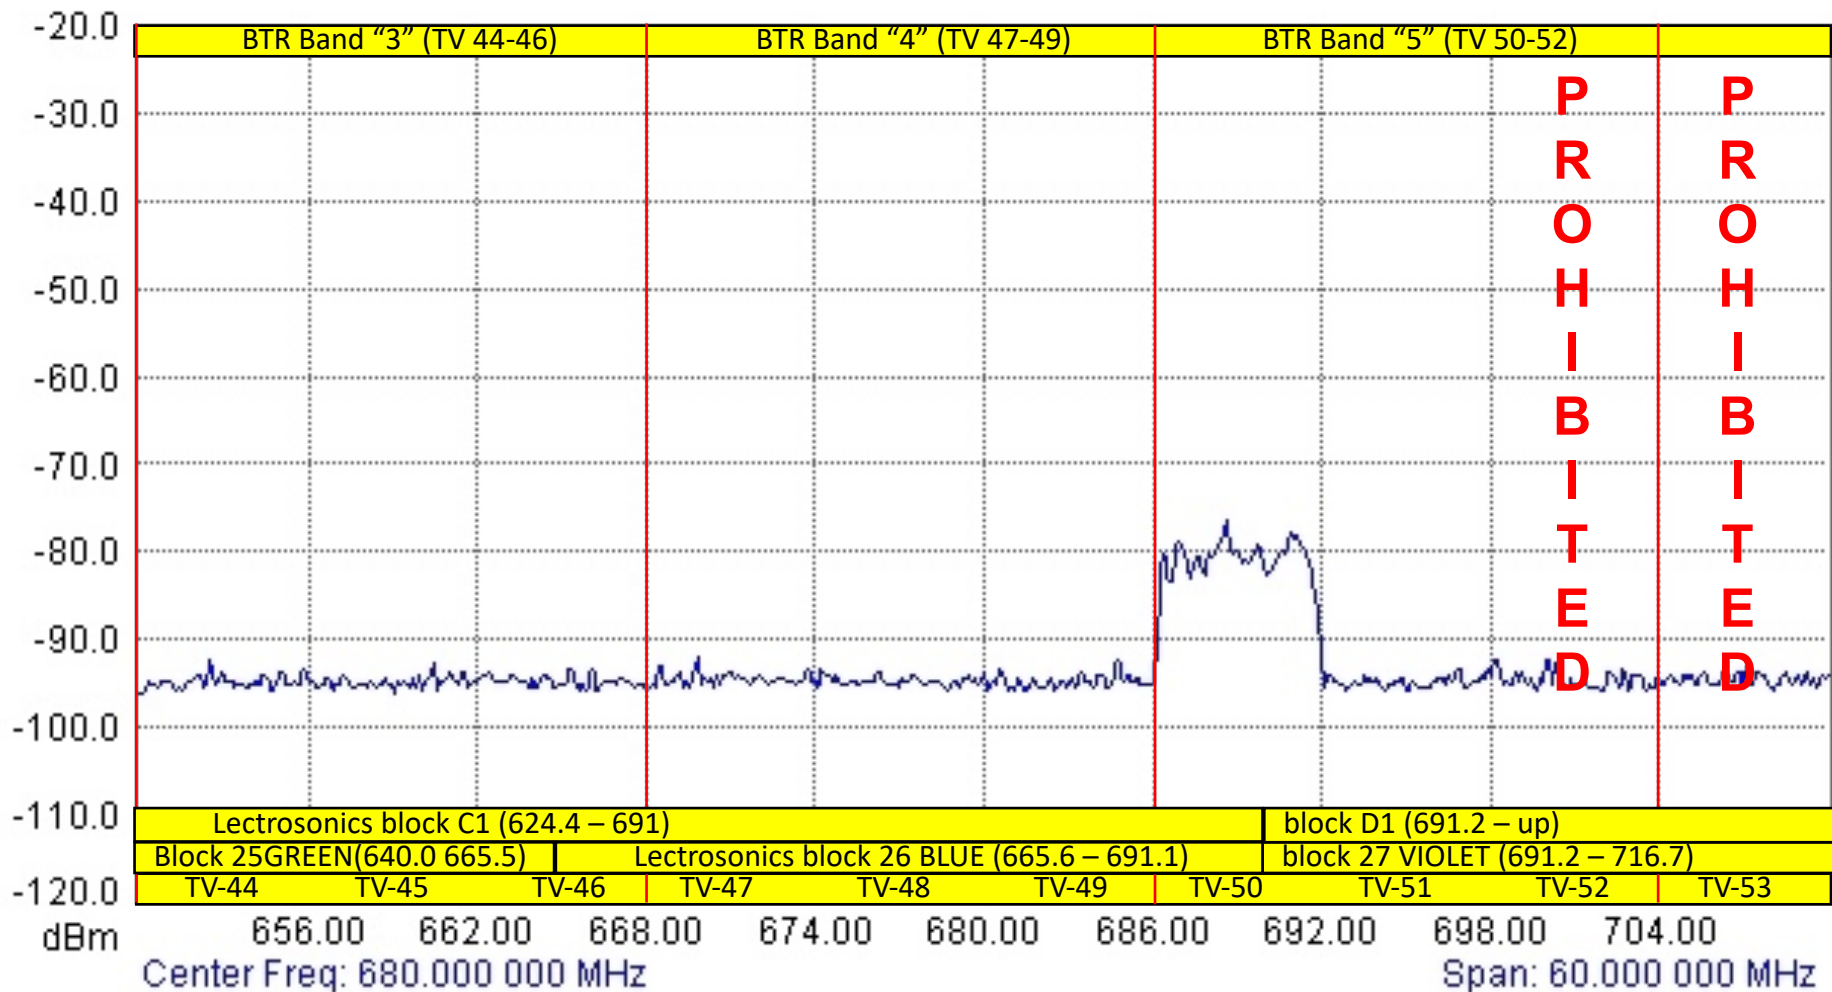

Spectrum Analyzer Data

Cincinnati TV44 (6/26/2019 4:55:40 PM)

Spectrum Analyzer

Cincinnati

(These spectrum analyzer shots will be updated as RF conditions warrant. Please re-visit to be certain you have current information.)