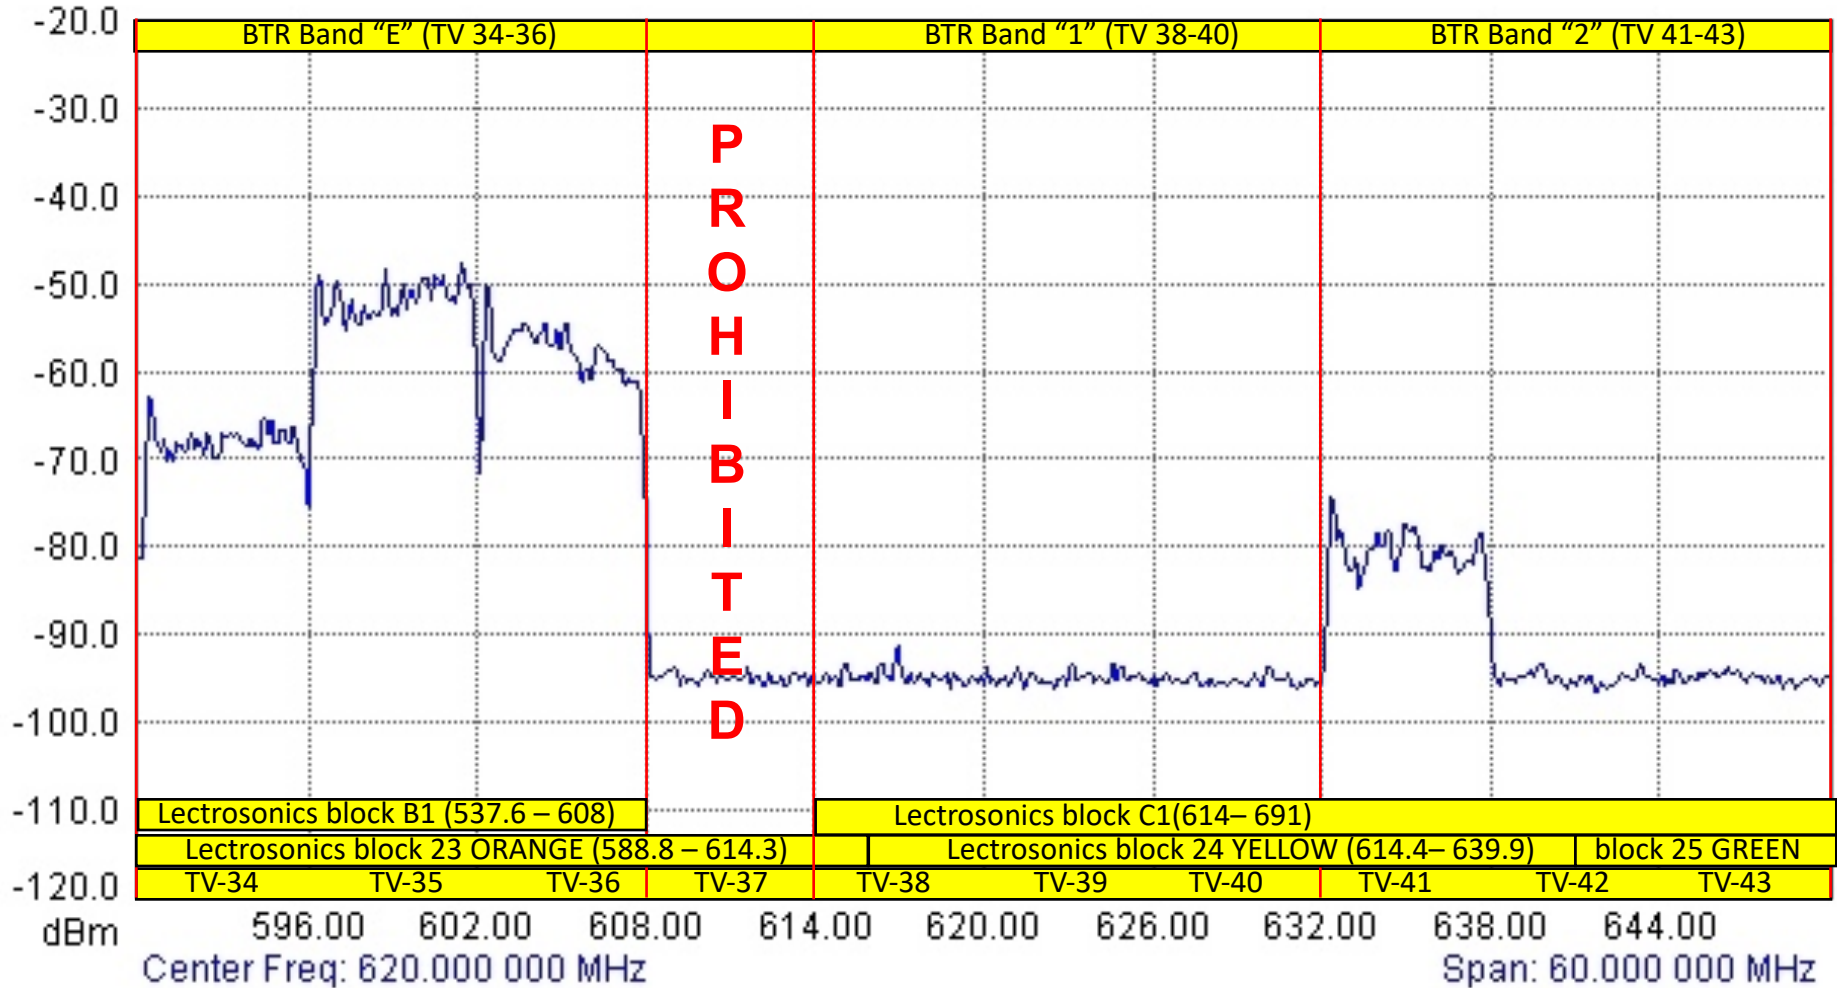

Spectrum Analyzer Data

Cincinnati TV14 (6/26/2019 4:52:40 PM)

Spectrum Analyzer

Cincinnati

(These spectrum analyzer shots will be updated as RF conditions warrant. Please re-visit to be certain you have current information.)

Spectrum Analyzer Data

Spectrum Analyzer

FileName_24 (6/26/2019 4:57:43 PM)

Cincinnati

(These spectrum analyzer shots will be updated as RF conditions warrant. Please re-visit to be certain you have current information.)

Spectrum Analyzer Data

Cincinnati TV34 (6/26/2019 4:54:43 PM)

Spectrum Analyzer

Cincinnati

(These spectrum analyzer shots will be updated as RF conditions warrant. Please re-visit to be certain you have current information.)