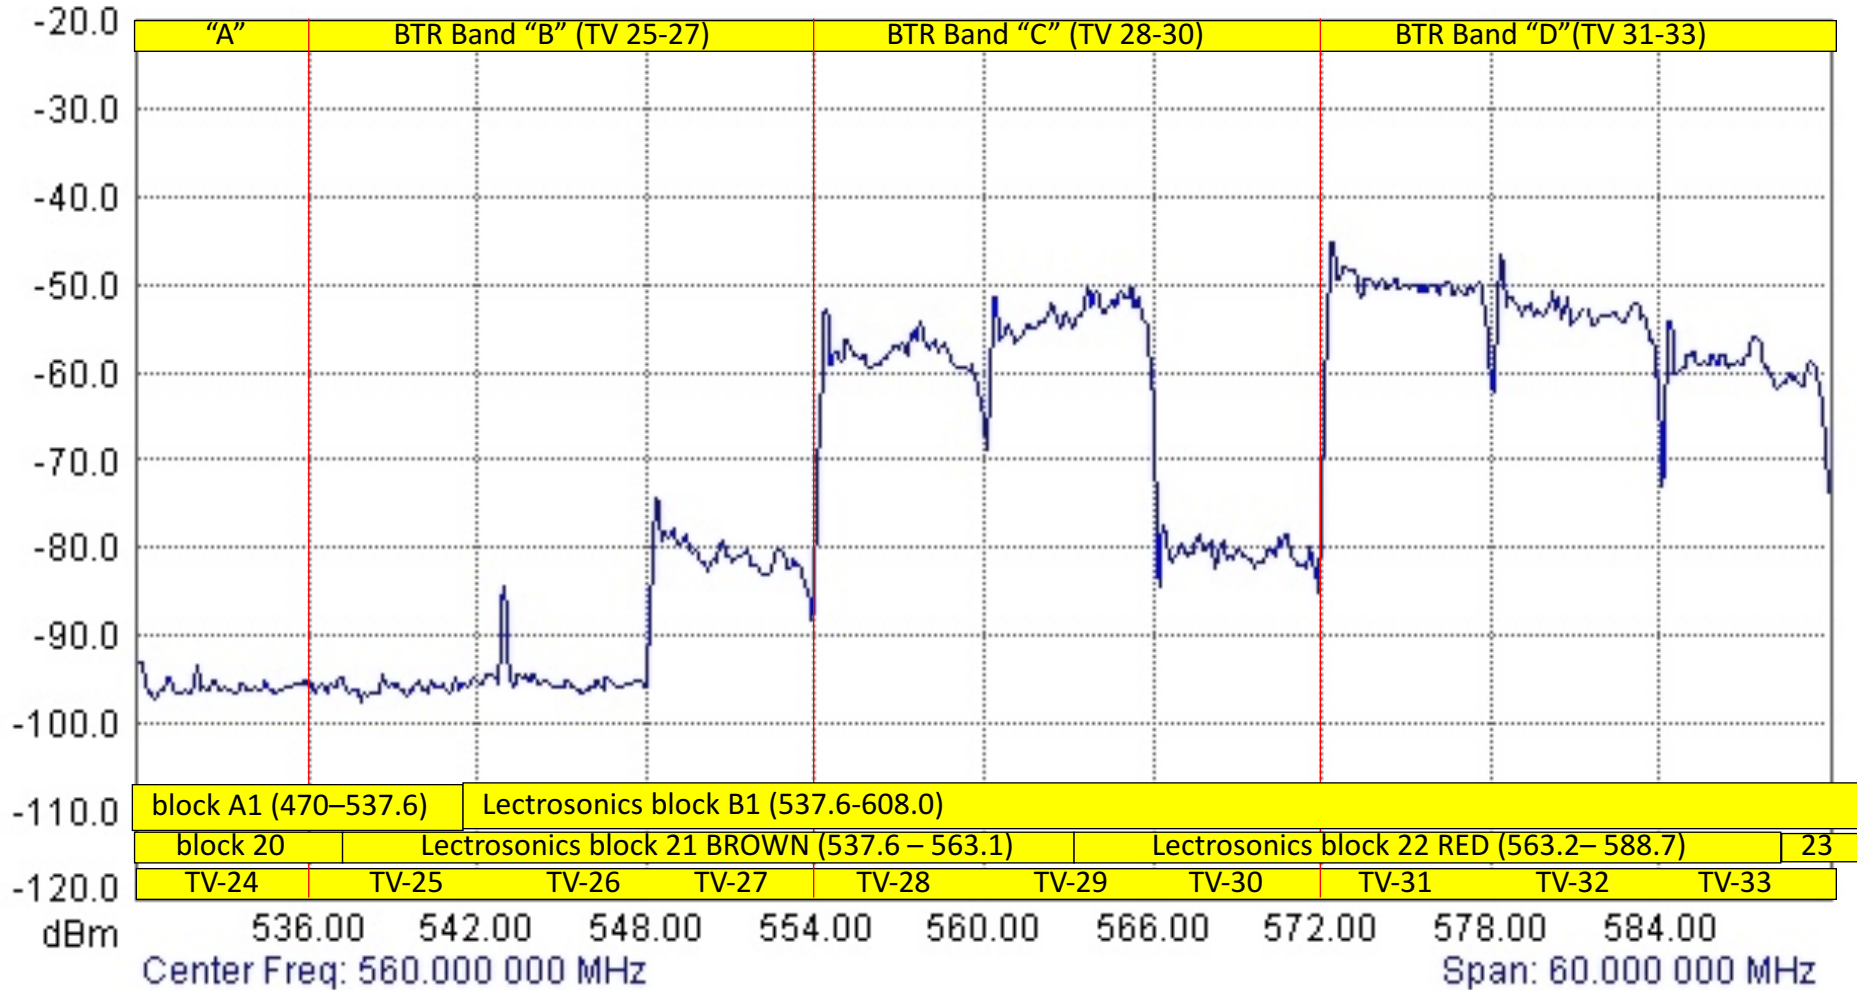

Spectrum Analyzer Data

Spectrum Analyzer

LA StubHub preseason scan ch 24-33 (8/14/2018 3:11:54 PM)

LA Chargers Stub Hub

(These spectrum analyzer shots will be updated as RF conditions warrant. Please re-visit to be certain you have current information.)