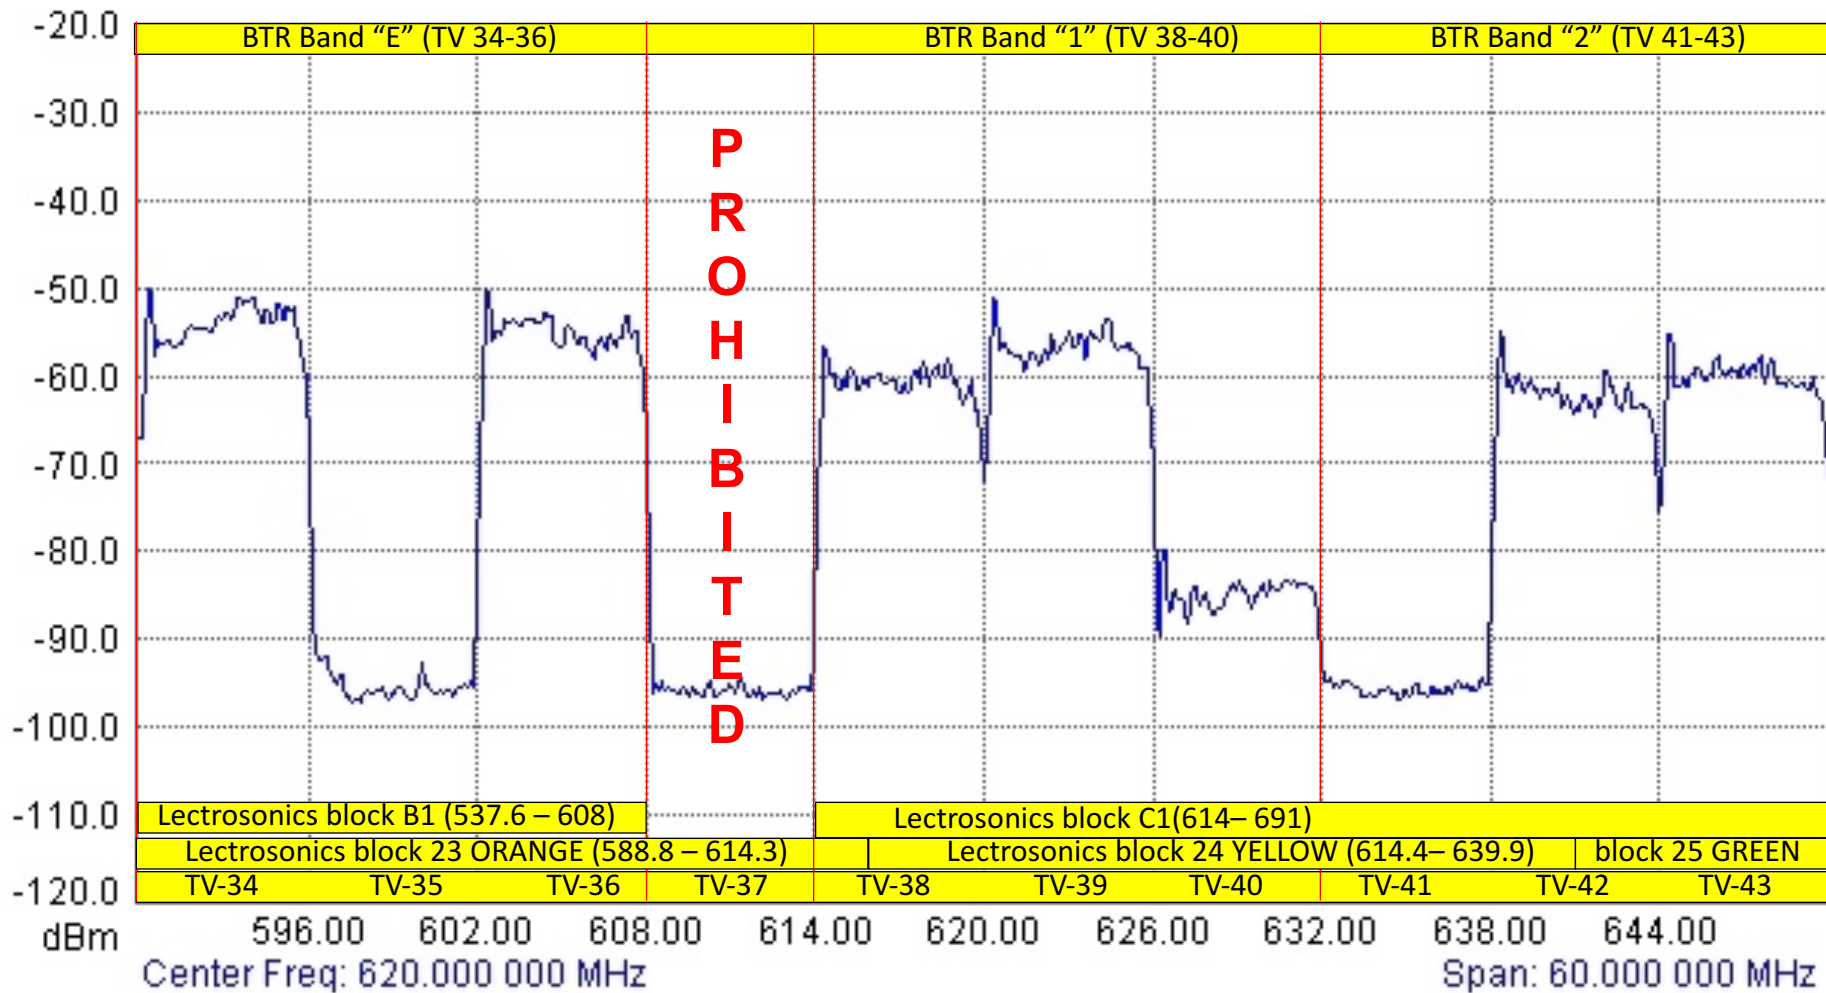

Spectrum Analyzer Data

Spectrum Analyzer

LA StubHub preseason scan ch 24-33 (8/14/2018 3:11:54 PM)

LA Chargers Stub Hub

(These spectrum analyzer shots will be updated as RF conditions warrant. Please re-visit to be certain you have current information.)

Spectrum Analyzer Data

Spectrum Analyzer

LA StubHub preseason scan ch 34-43 (8/14/2018 3:14:18 PM)

LA Chargers Stub Hub

(These spectrum analyzer shots will be updated as RF conditions warrant. Please re-visit to be certain you have current information.)