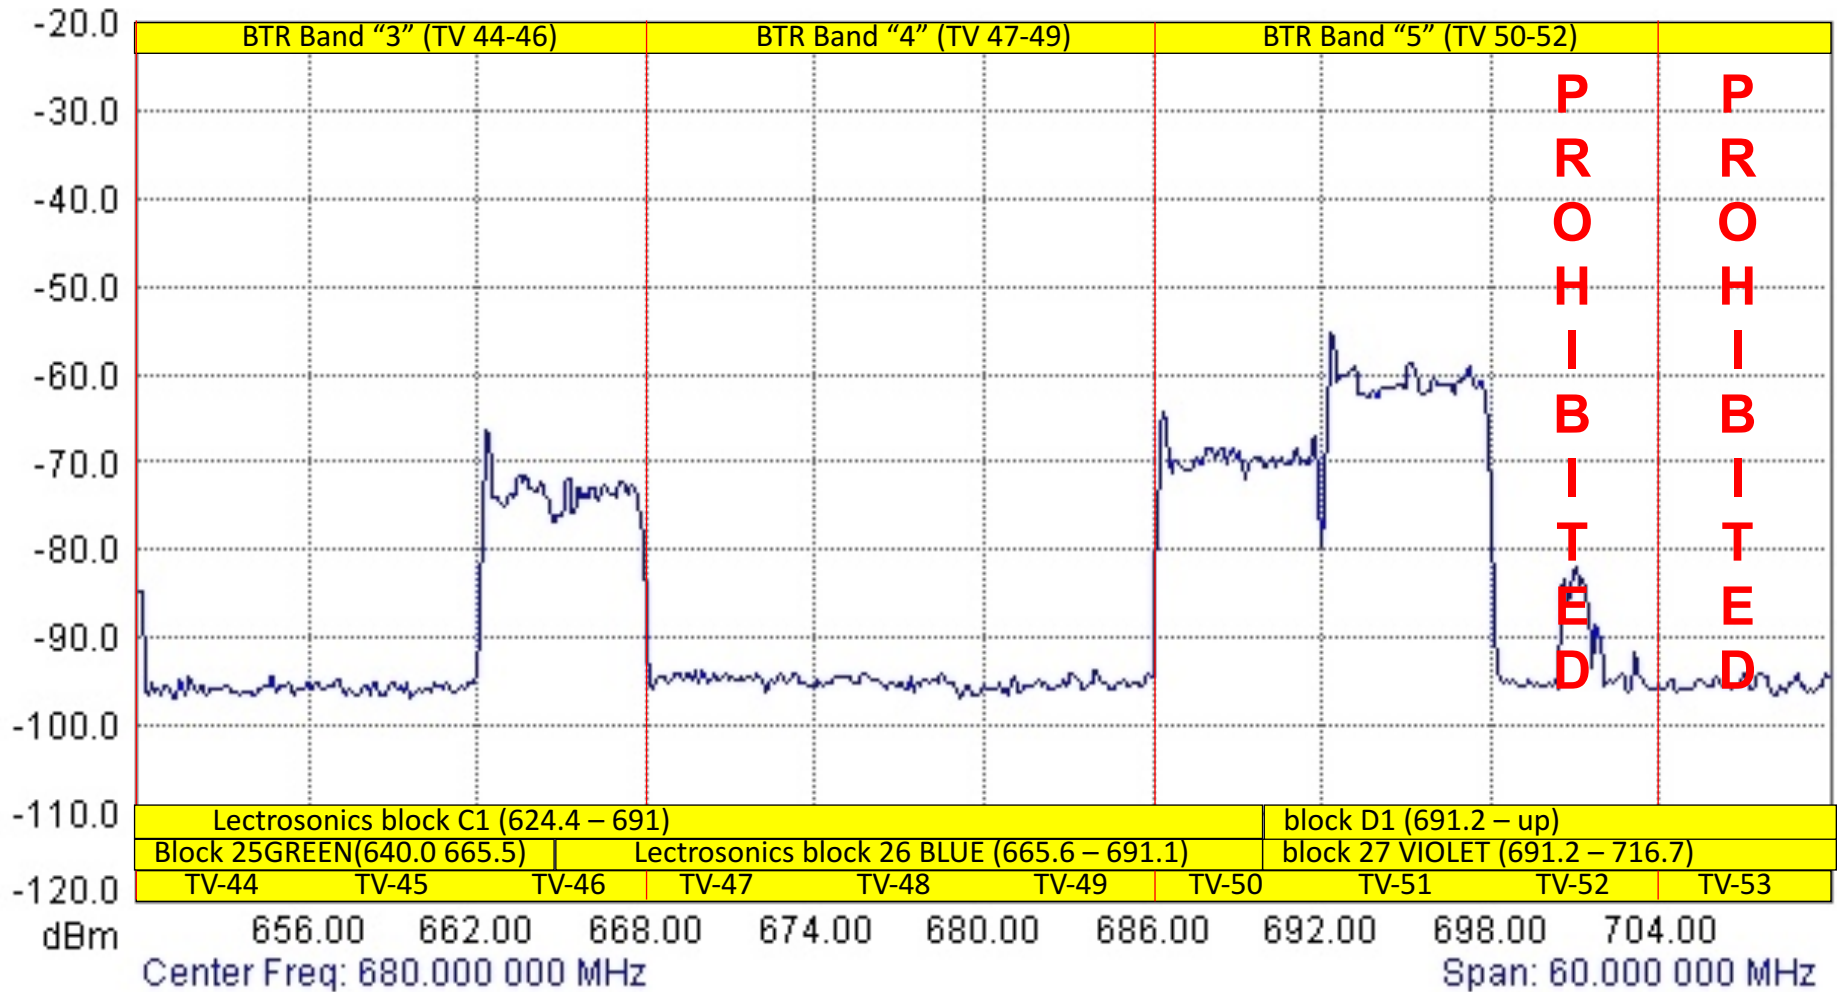

Spectrum Analyzer Data

Spectrum Analyzer

LA StubHub preseason scan ch 34-43 (8/14/2018 3:14:18 PM)

LA Chargers Stub Hub

(These spectrum analyzer shots will be updated as RF conditions warrant. Please re-visit to be certain you have current information.)

Spectrum Analyzer Data

Spectrum Analyzer

LA StubHub preseason scan ch 44-51 (8/14/2018 3:16:21 PM)

LA Chargers Stub Hub

(These spectrum analyzer shots will be updated as RF conditions warrant. Please re-visit to be certain you have current information.)