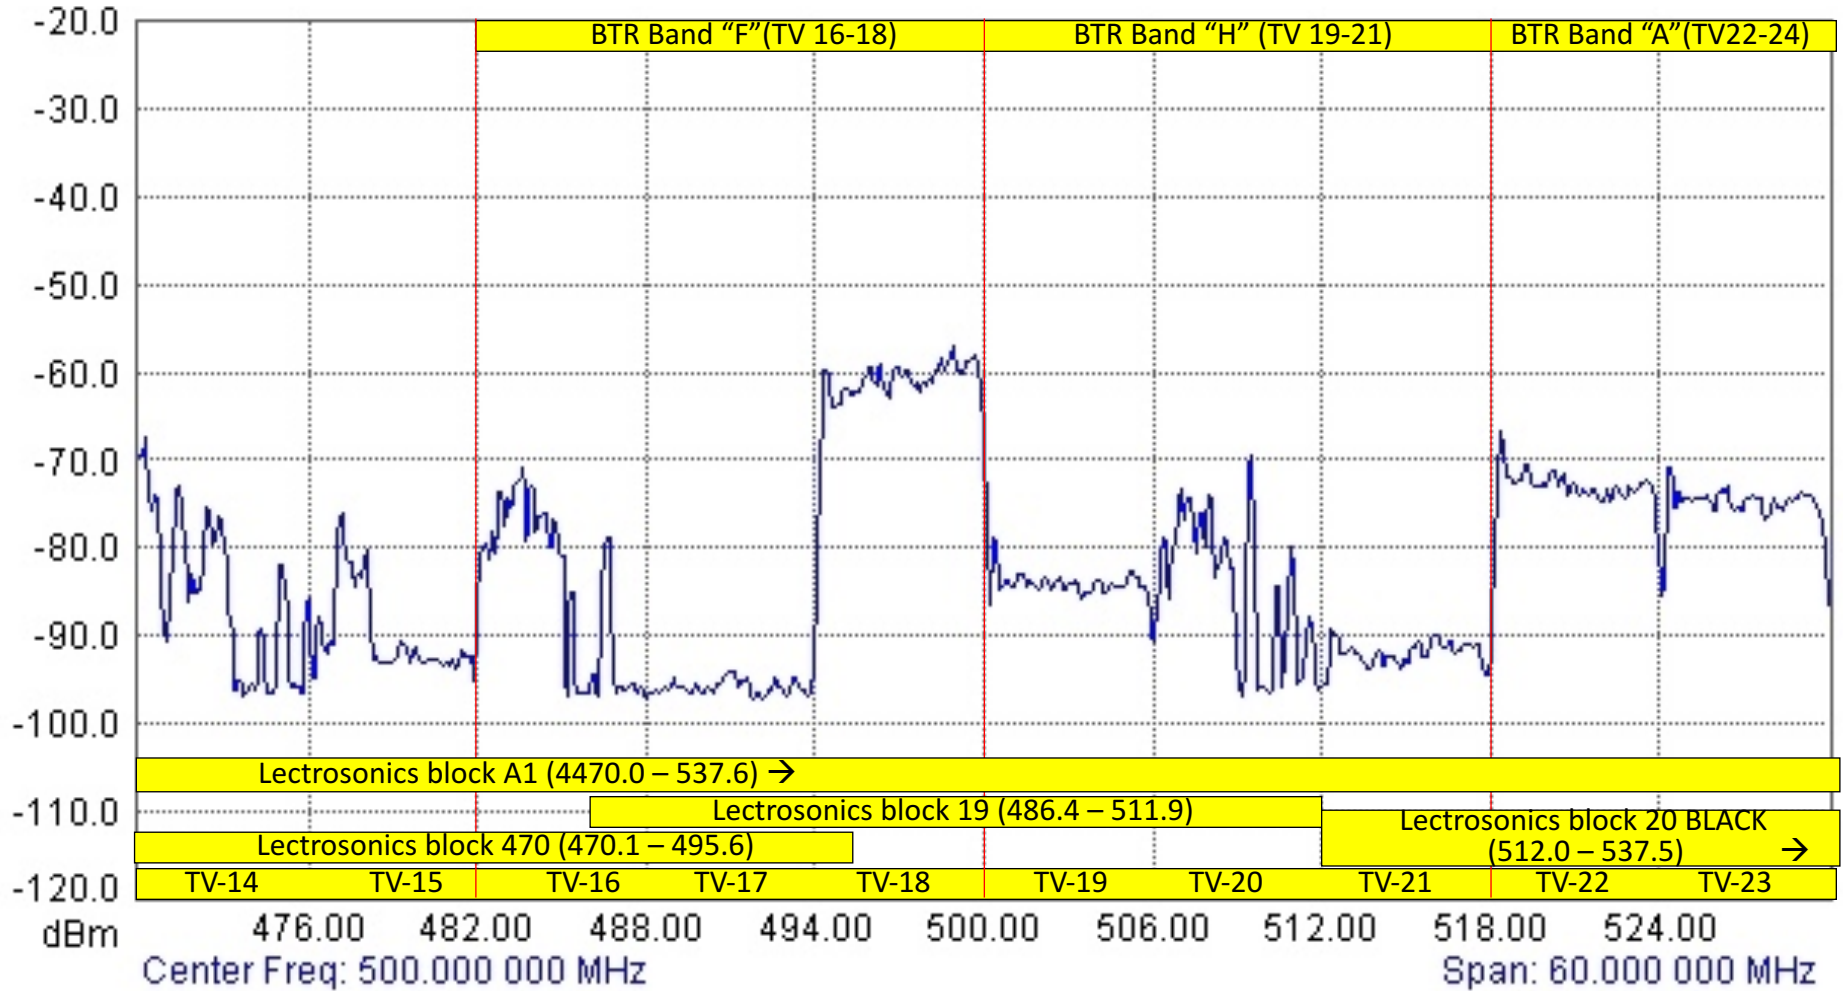

Spectrum Analyzer Data

Spectrum Analyzer

LA StubHub preseason scan ch 02-fm (8/14/2018 3:03:14 PM)

LA Chargers Stub Hub

(These spectrum analyzer shots will be updated as RF conditions warrant. Please re-visit to be certain you have current information.)

Spectrum Analyzer Data

Spectrum Analyzer

LA StubHub preseason scan ch 07-13 (8/14/2018 3:05:29 PM)

LA Chargers Stub Hub

(These spectrum analyzer shots will be updated as RF conditions warrant. Please re-visit to be certain you have current information.)

Spectrum Analyzer Data

Spectrum Analyzer

LA StubHub preseason scan ch 14-23 (8/14/2018 3:07:57 PM)

LA Chargers Stub Hub

(These spectrum analyzer shots will be updated as RF conditions warrant. Please re-visit to be certain you have current information.)