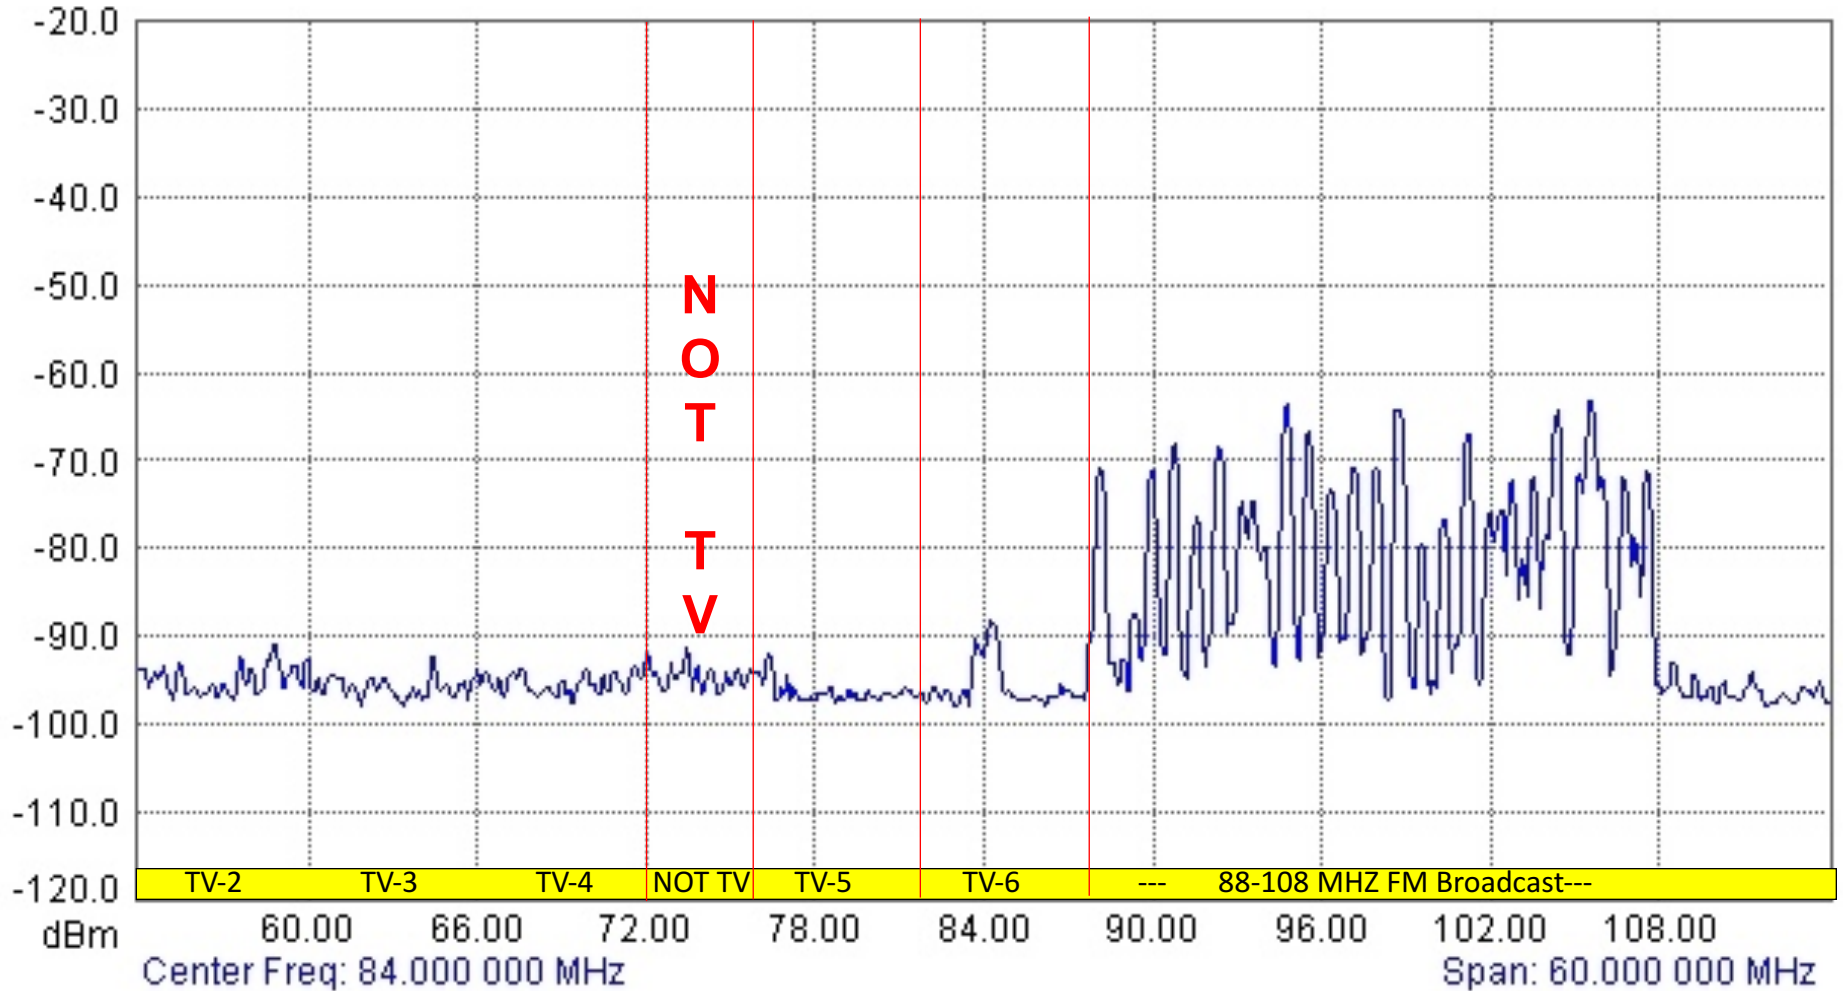

Spectrum Analyzer Data

Spectrum Analyzer

LA StubHub preseason scan ch 02-fm (8/14/2018 3:03:14 PM)

LA Chargers Stub Hub

(These spectrum analyzer shots will be updated as RF conditions warrant. Please re-visit to be certain you have current information.)