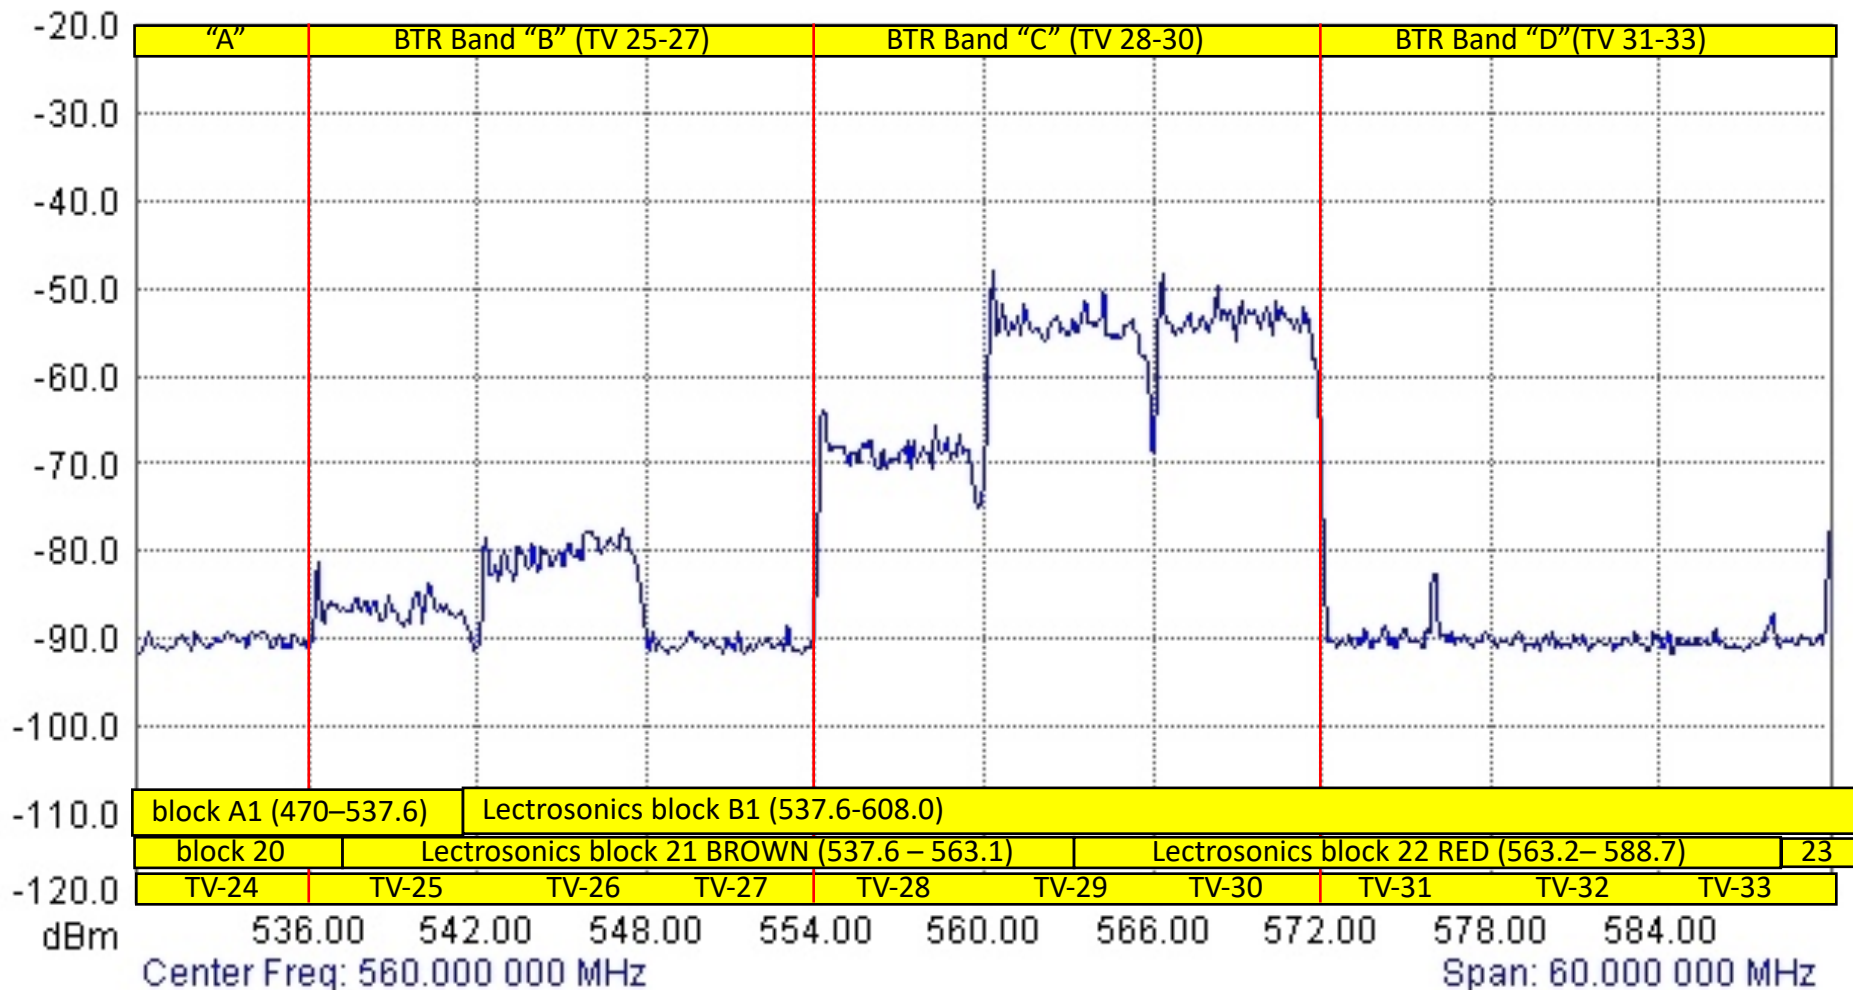

Spectrum Analyzer Data

Spectrum Analyzer

TV 7-13 SF 49ers Santa Clara Levi (6/26/2019 10:13:00 AM)

San Francisco

(These spectrum analyzer shots will be updated as RF conditions warrant. Please re-visit to be certain you have current information.)

Spectrum Analyzer Data

Spectrum Analyzer

TV 14-23 SF 49ers Santa Clara Levi (6/26/2019 10:17:03 AM)

San Francisco

(These spectrum analyzer shots will be updated as RF conditions warrant. Please re-visit to be certain you have current information.)

Spectrum Analyzer Data

Spectrum Analyzer

TV 24-33 SF 49ers Santa Clara Levi (6/26/2019 10:19:36 AM)

San Francisco

(These spectrum analyzer shots will be updated as RF conditions warrant. Please re-visit to be certain you have current information.)

Spectrum Analyzer Data

Spectrum Analyzer

TV 34-43 SF 49ers Santa Clara Levi (6/26/2019 10:22:20 AM)

San Francisco

(These spectrum analyzer shots will be updated as RF conditions warrant. Please re-visit to be certain you have current information.)