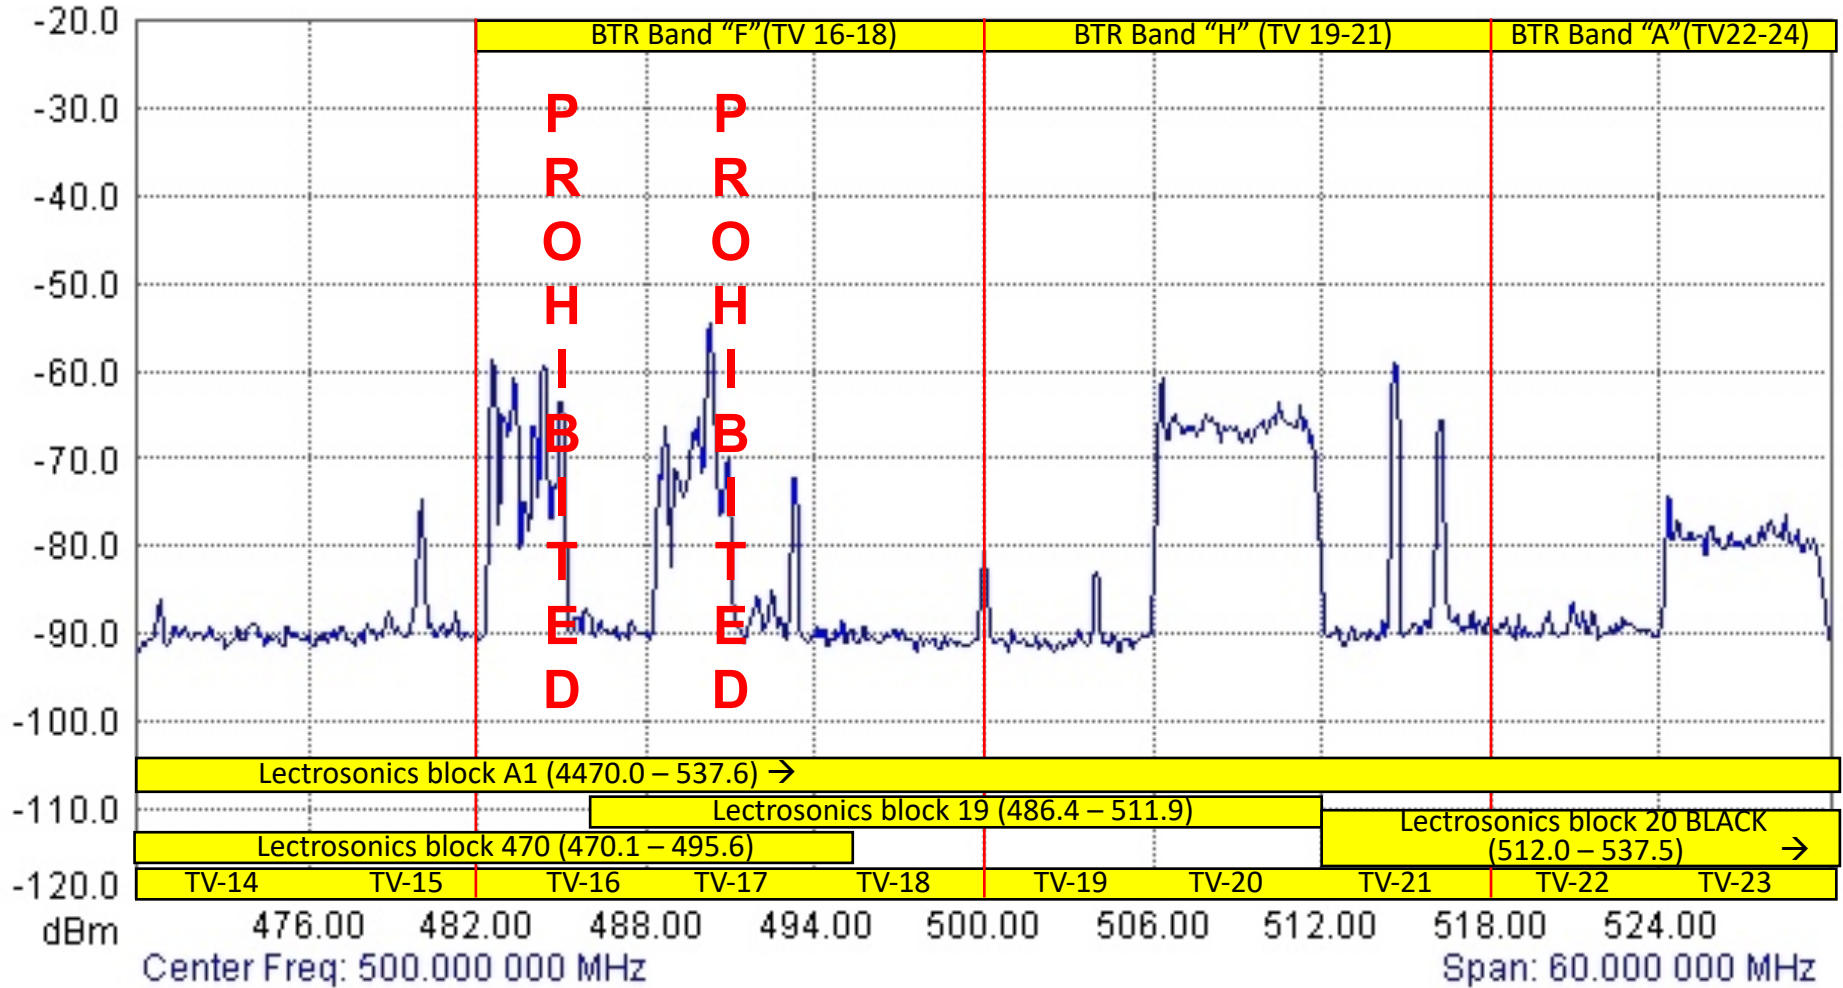

Spectrum Analyzer Data
TV2-6_Levi_#1 (6/26/2019 10:30:54 AM)

Spectrum Analyzer

San Francisco

(These spectrum analyzer shots will be updated as RF conditions warrant. Please re-visit to be certain you have current information.)

Spectrum Analyzer Data

Spectrum Analyzer

TV 7-13 SF 49ers Santa Clara Levi (6/26/2019 10:13:00 AM)

San Francisco

(These spectrum analyzer shots will be updated as RF conditions warrant. Please re-visit to be certain you have current information.)

Spectrum Analyzer Data

Spectrum Analyzer

TV 14-23 SF 49ers Santa Clara Levi (6/26/2019 10:17:03 AM)

San Francisco

(These spectrum analyzer shots will be updated as RF conditions warrant. Please re-visit to be certain you have current information.)

Spectrum Analyzer Data

Spectrum Analyzer

TV 24-33 SF 49ers Santa Clara Levi (6/26/2019 10:19:36 AM)

San Francisco

(These spectrum analyzer shots will be updated as RF conditions warrant. Please re-visit to be certain you have current information.)