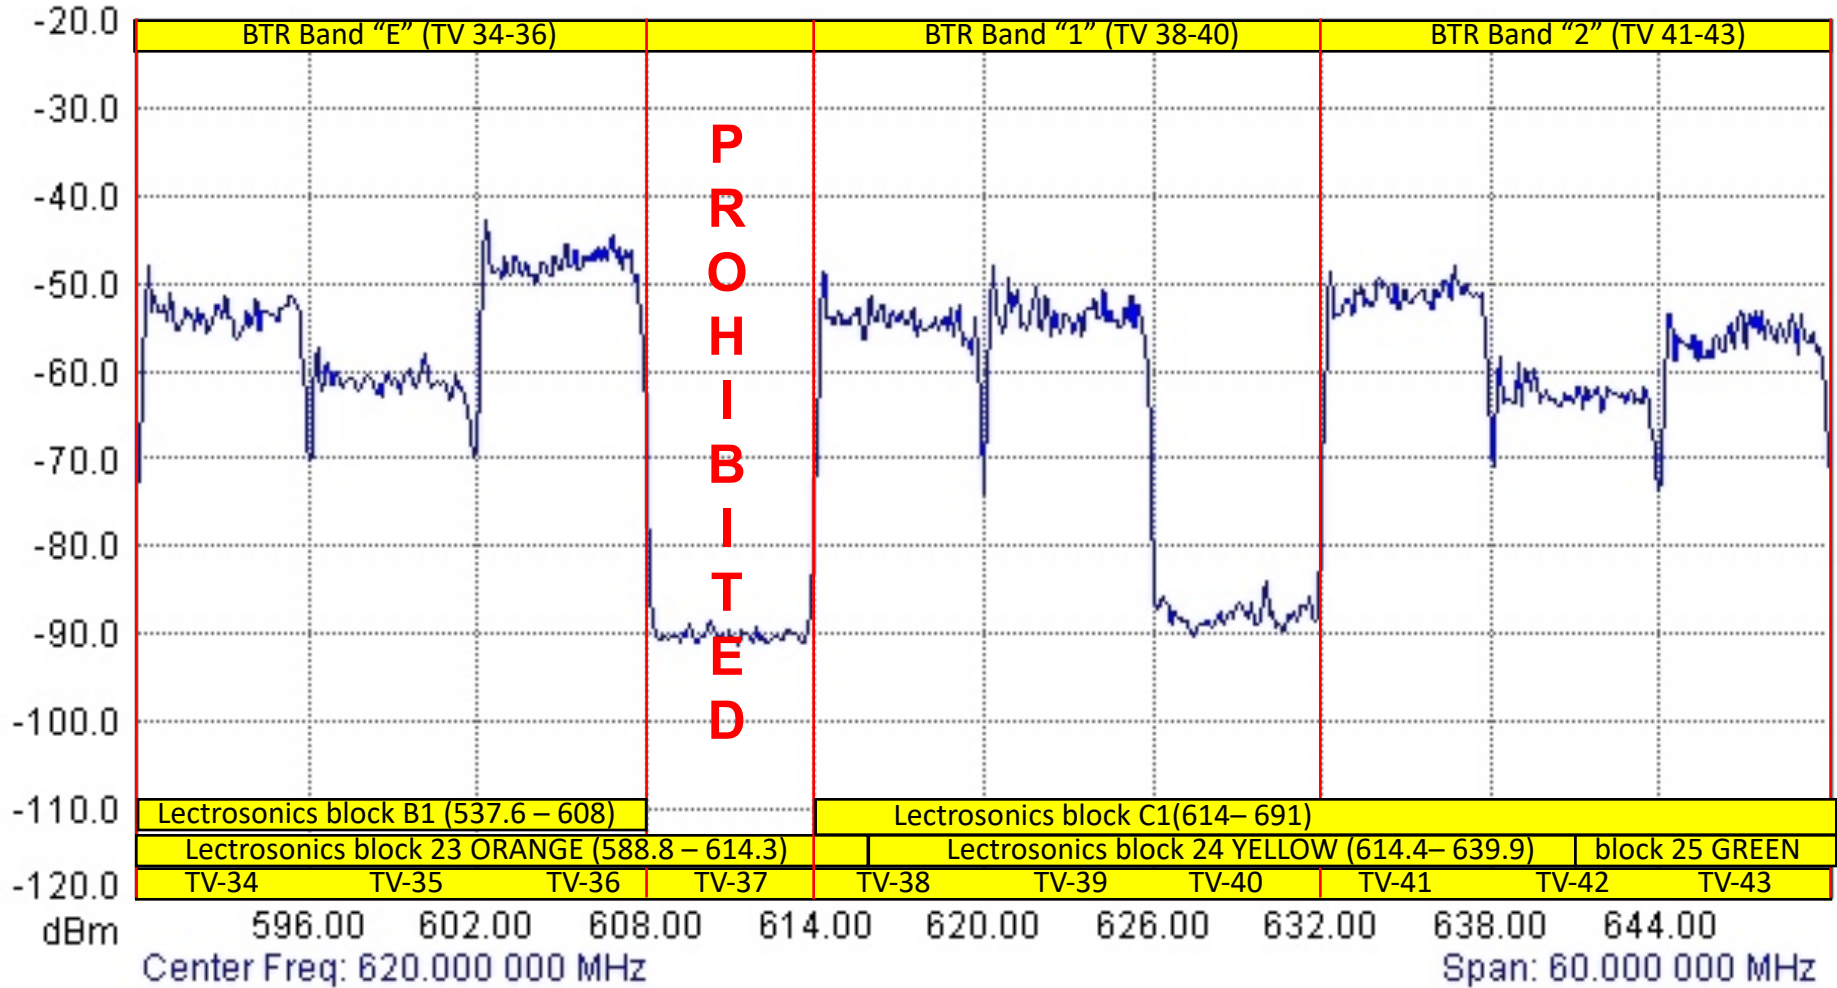

Spectrum Analyzer Data

Spectrum Analyzer

TV 14-23 SF 49ers Santa Clara Levi (6/26/2019 10:17:03 AM)

San Francisco

(These spectrum analyzer shots will be updated as RF conditions warrant. Please re-visit to be certain you have current information.)

Spectrum Analyzer Data

Spectrum Analyzer

TV 24-33 SF 49ers Santa Clara Levi (6/26/2019 10:19:36 AM)

San Francisco

(These spectrum analyzer shots will be updated as RF conditions warrant. Please re-visit to be certain you have current information.)

Spectrum Analyzer Data

Spectrum Analyzer

TV 34-43 SF 49ers Santa Clara Levi (6/26/2019 10:22:20 AM)

San Francisco

(These spectrum analyzer shots will be updated as RF conditions warrant. Please re-visit to be certain you have current information.)

Spectrum Analyzer Data

Spectrum Analyzer

TV 44-53 SF 49ers Santa Clara Levi (6/26/2019 10:25:42 AM)

San Francisco

(These spectrum analyzer shots will be updated as RF conditions warrant. Please re-visit to be certain you have current information.)