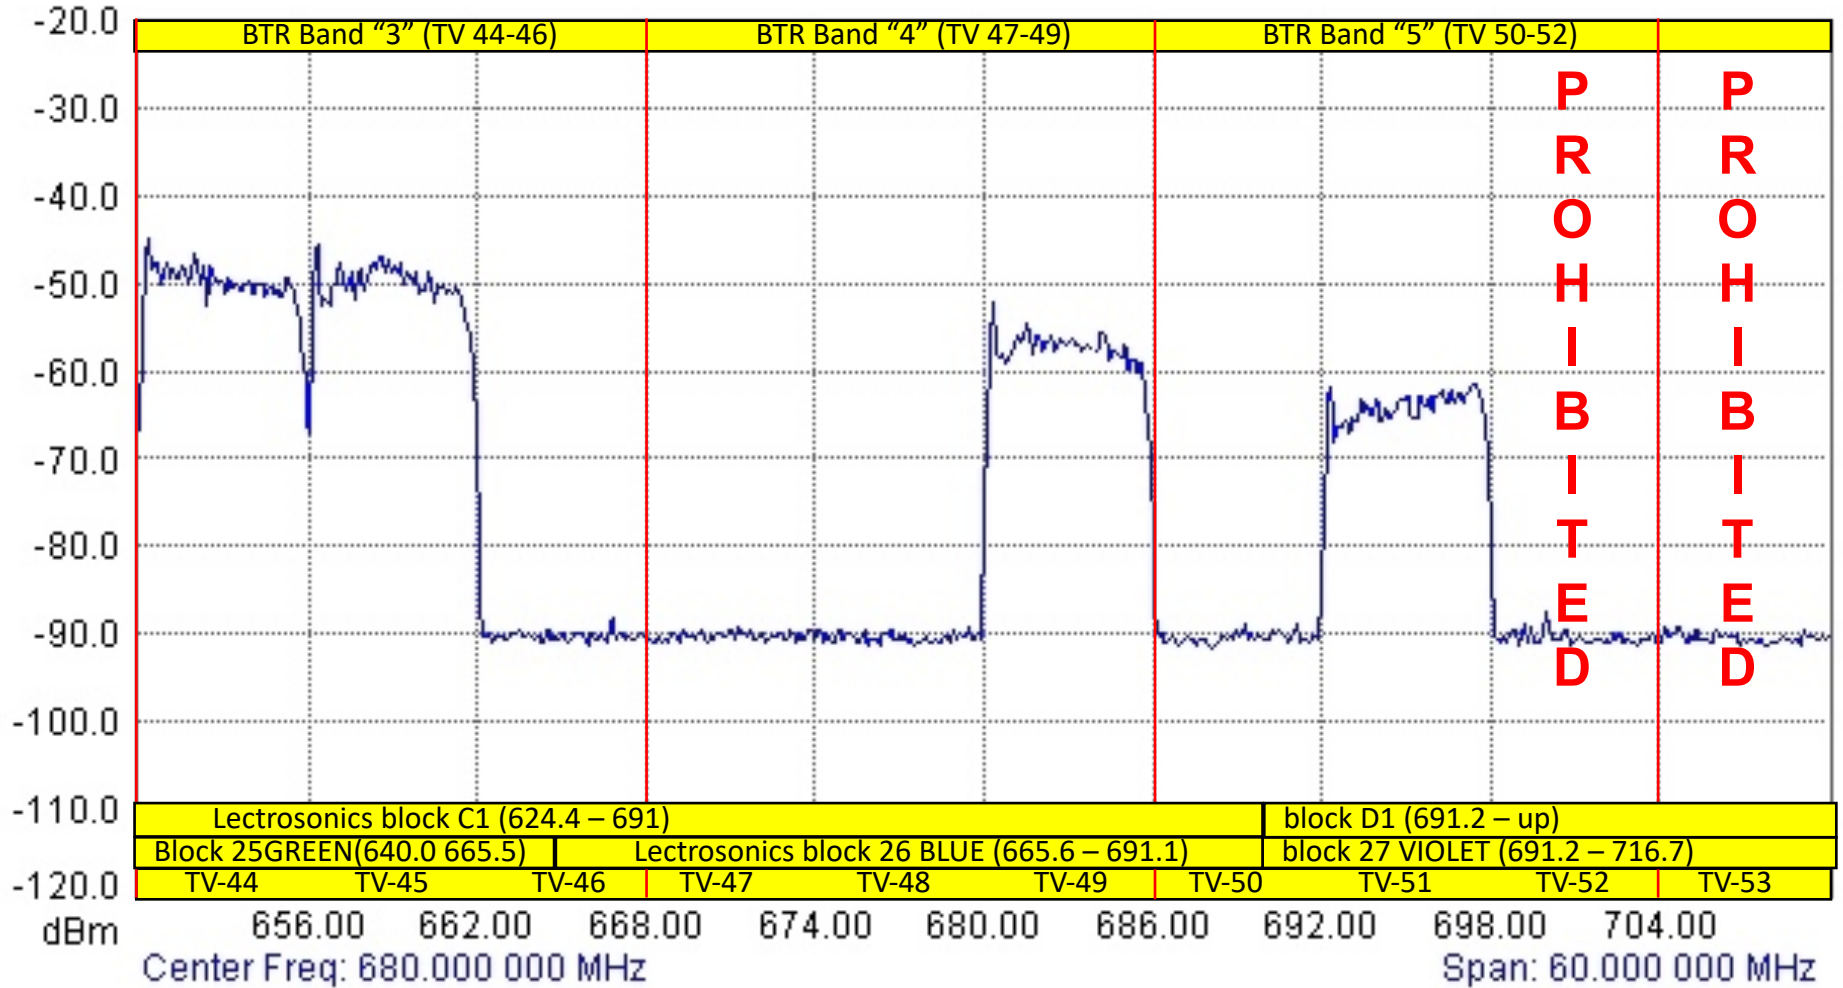

Spectrum Analyzer Data

Spectrum Analyzer

TV 24-33 SF 49ers Santa Clara Levi (6/26/2019 10:19:36 AM)

San Francisco

(These spectrum analyzer shots will be updated as RF conditions warrant. Please re-visit to be certain you have current information.)

Spectrum Analyzer Data

Spectrum Analyzer

TV 34-43 SF 49ers Santa Clara Levi (6/26/2019 10:22:20 AM)

San Francisco

(These spectrum analyzer shots will be updated as RF conditions warrant. Please re-visit to be certain you have current information.)

Spectrum Analyzer Data

Spectrum Analyzer

TV 44-53 SF 49ers Santa Clara Levi (6/26/2019 10:25:42 AM)

San Francisco

(These spectrum analyzer shots will be updated as RF conditions warrant. Please re-visit to be certain you have current information.)