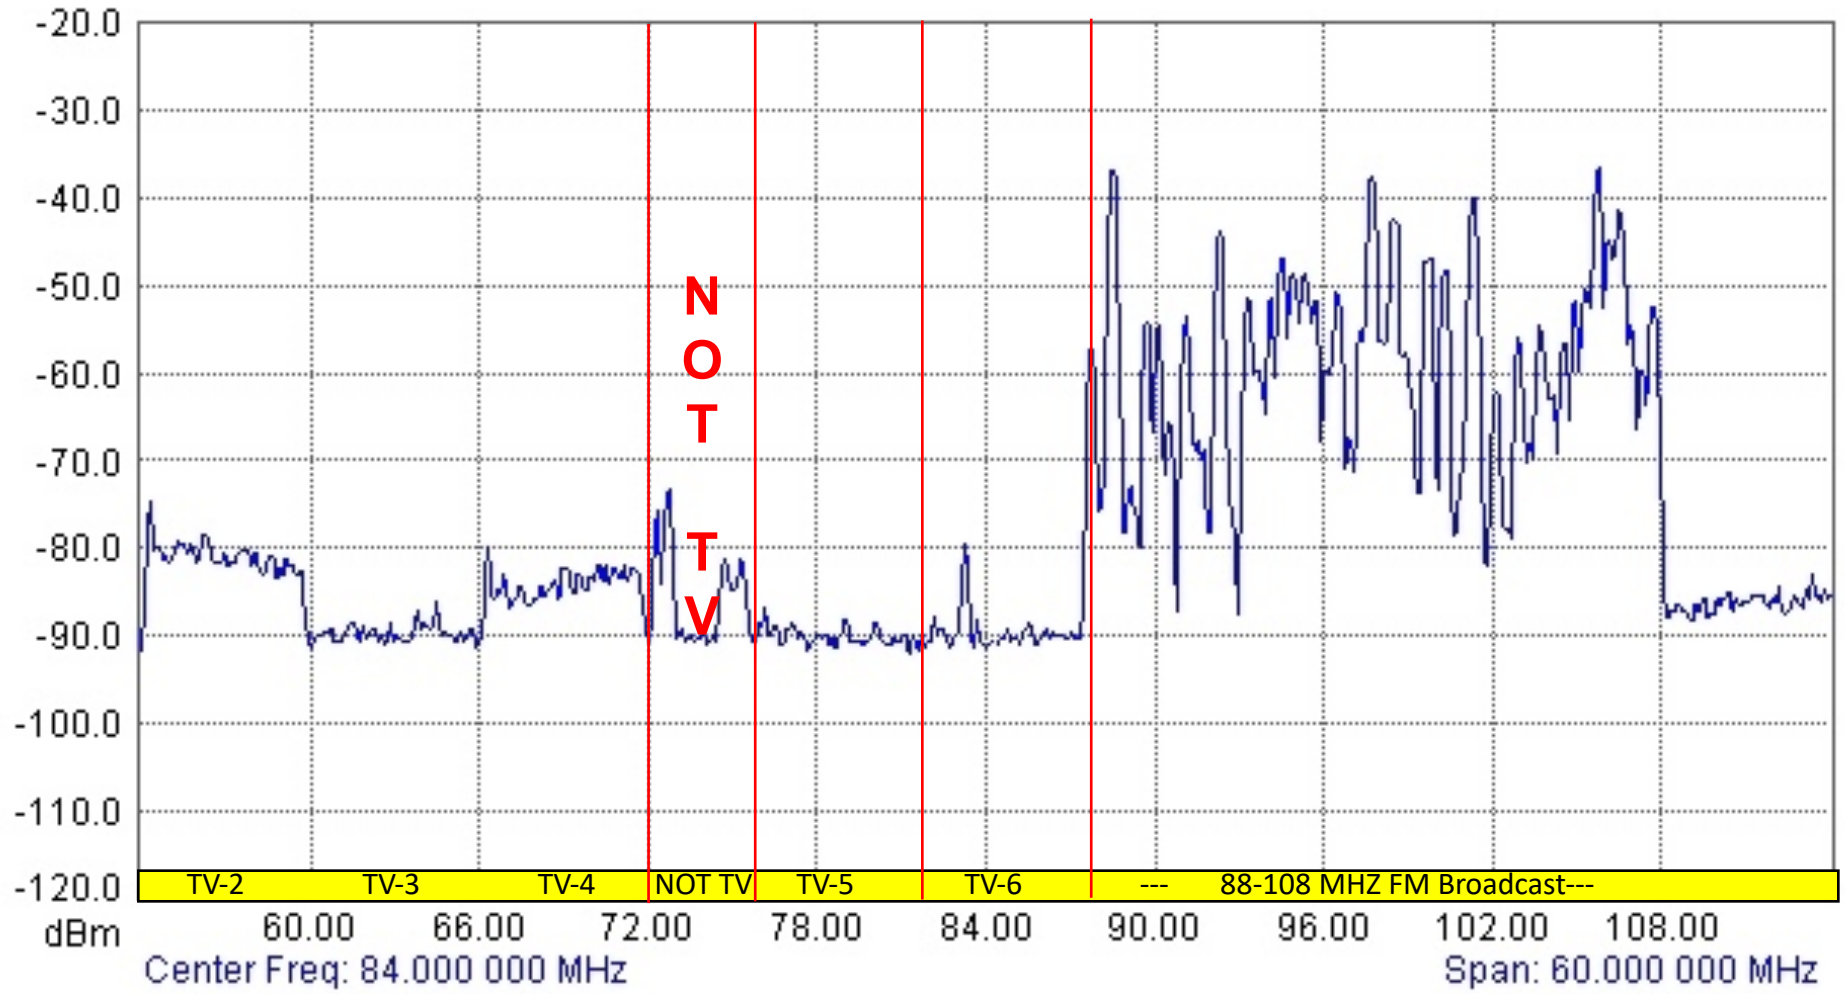

Spectrum Analyzer Data
TV2-6_Levi_#1 (6/26/2019 10:30:54 AM)

Spectrum Analyzer

San Francisco

(These spectrum analyzer shots will be updated as RF conditions warrant. Please re-visit to be certain you have current information.)

Spectrum Analyzer Data

Spectrum Analyzer

TV 7-13 SF 49ers Santa Clara Levi (6/26/2019 10:13:00 AM)

San Francisco

(These spectrum analyzer shots will be updated as RF conditions warrant. Please re-visit to be certain you have current information.)

Spectrum Analyzer Data

Spectrum Analyzer

TV 14-23 SF 49ers Santa Clara Levi (6/26/2019 10:17:03 AM)

San Francisco

(These spectrum analyzer shots will be updated as RF conditions warrant. Please re-visit to be certain you have current information.)

Spectrum Analyzer Data

Spectrum Analyzer

TV 24-33 SF 49ers Santa Clara Levi (6/26/2019 10:19:36 AM)

San Francisco

(These spectrum analyzer shots will be updated as RF conditions warrant. Please re-visit to be certain you have current information.)