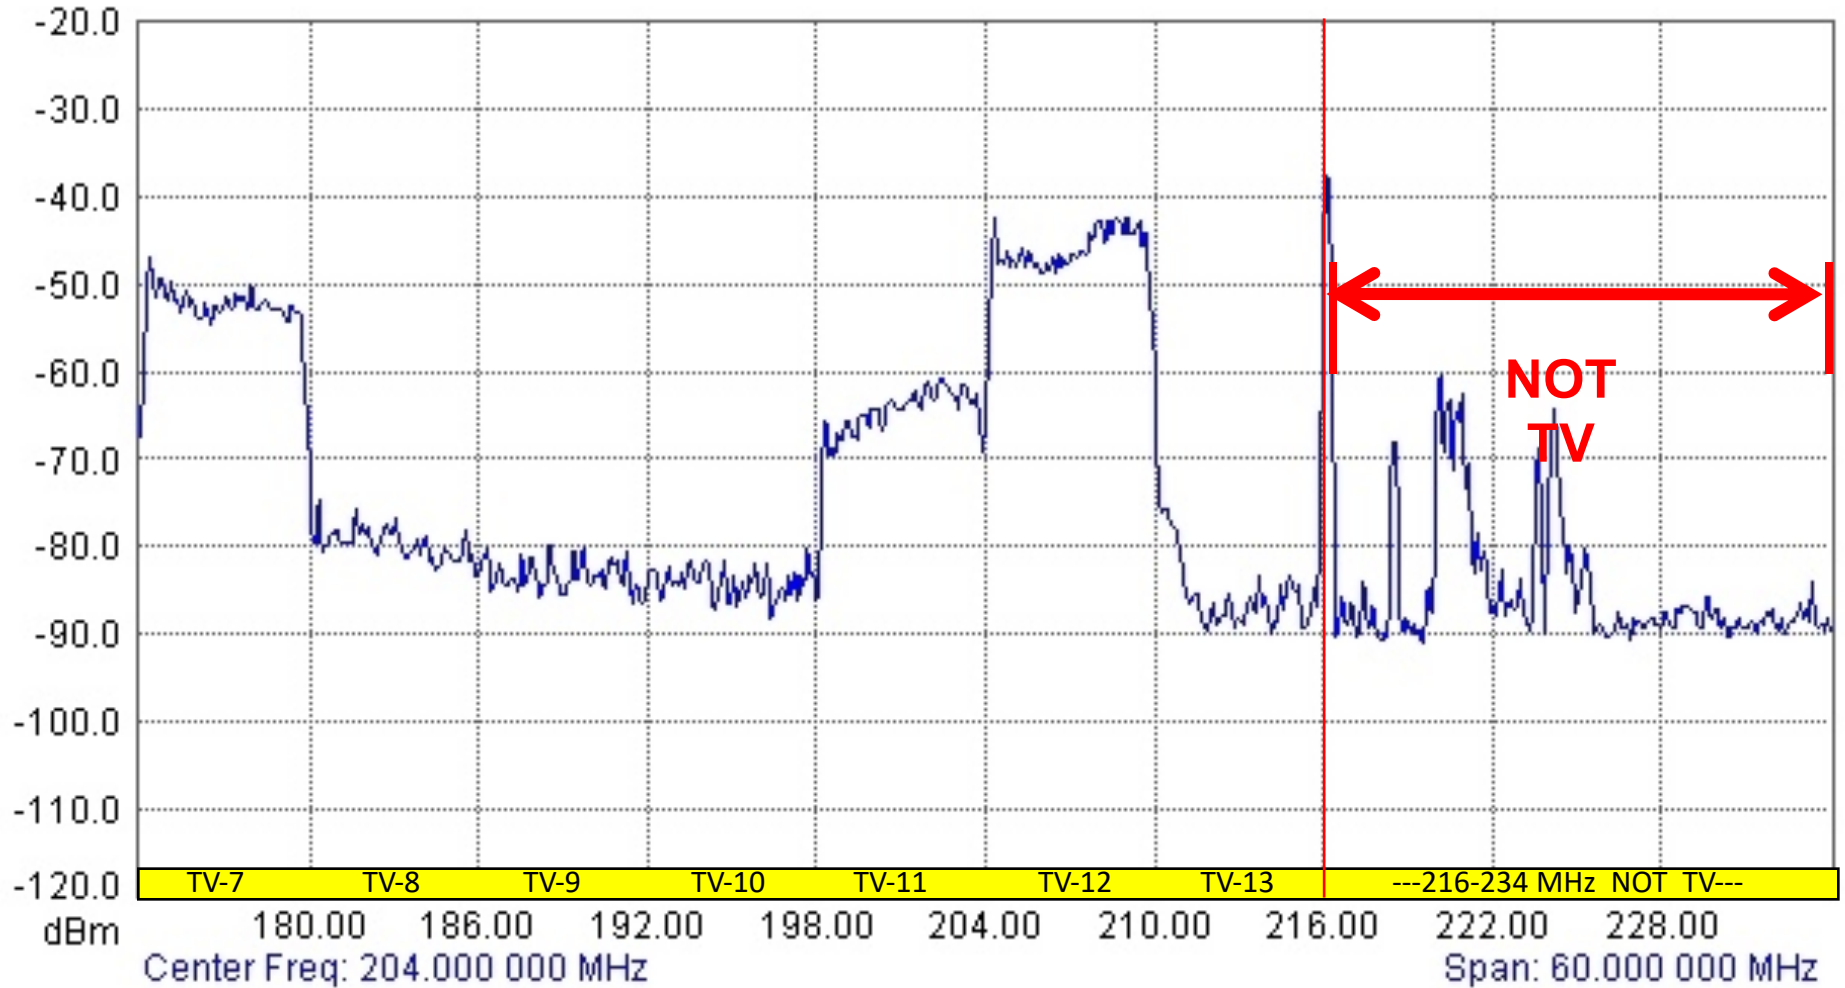

Spectrum Analyzer Data
TV2-6_Levi_#1 (6/26/2019 10:30:54 AM)

Spectrum Analyzer

San Francisco

(These spectrum analyzer shots will be updated as RF conditions warrant. Please re-visit to be certain you have current information.)

Spectrum Analyzer Data

Spectrum Analyzer

TV 7-13 SF 49ers Santa Clara Levi (6/26/2019 10:13:00 AM)

San Francisco

(These spectrum analyzer shots will be updated as RF conditions warrant. Please re-visit to be certain you have current information.)

Spectrum Analyzer Data

Spectrum Analyzer

TV 14-23 SF 49ers Santa Clara Levi (6/26/2019 10:17:03 AM)

San Francisco

(These spectrum analyzer shots will be updated as RF conditions warrant. Please re-visit to be certain you have current information.)

Spectrum Analyzer Data

Spectrum Analyzer

TV 24-33 SF 49ers Santa Clara Levi (6/26/2019 10:19:36 AM)

San Francisco

(These spectrum analyzer shots will be updated as RF conditions warrant. Please re-visit to be certain you have current information.)